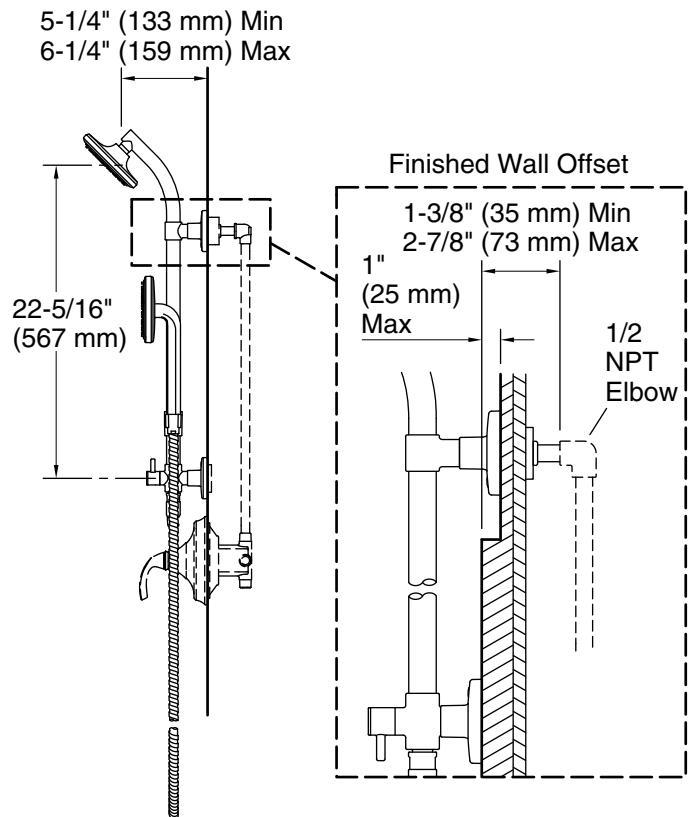

Installation

- Shower-only wall-mount installation
- Installs in less than 60 minutes without changes to in-wall plumbing (subject to condition of existing installation)
- Includes an adapter that fits most installations
- May require additional service parts based on installation type (see installation guide for details)
- 1/2 -14 NPT connection

Technical Information

All product dimensions are nominal.

Drain included: No

Handshower:

Rated maximum flow: 1.75 gal/min (6.6 l/min)

Pressure: 80 psi (5.5 bar)

Showerhead/Body Spray:

Rated maximum flow: 1.75 gal/min (6.6 l/min)

Pressure: 80 psi (5.5 bar)