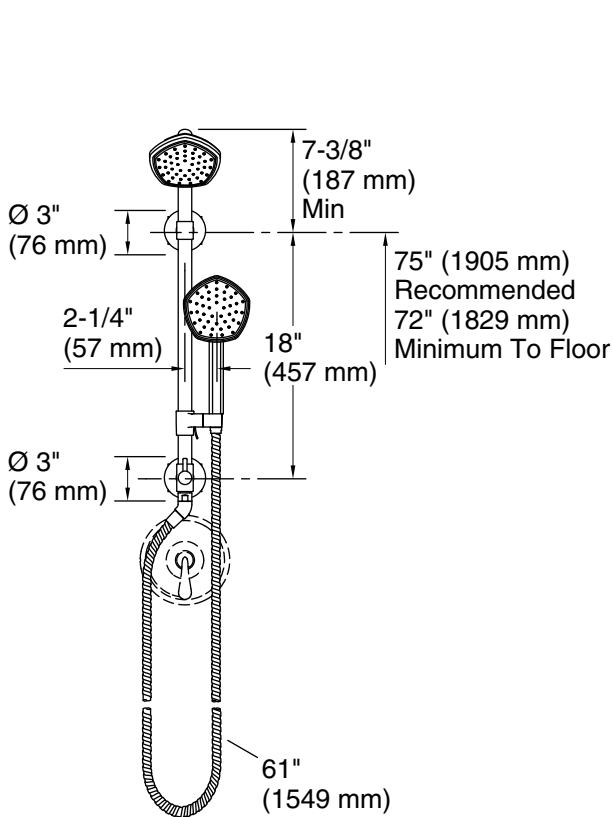

Features

- Includes single-function showerhead and handshower, hose, and HydroRail-S shower column with handshower holder
- Designed for new installations or retrofit to replace an existing installed shower arm
- Diverter positioned at the base of the column makes for easy toggling between the handshower and rainhead
- Slidebar bracket allows you to adjust the height and angle of the handshower
- Full Coverage with Katalyst™ air-induction technology delivers a drenching spray experience, ideal for rinsing shampoo from hair
- MasterClean™ sprayface features an easy-to-clean surface that withstands mineral buildup and maximizes spray performance
- Optimized sprayface for consistent spray coverage
- 1.75 gpm (6.6 lpm) maximum flow rate at 80 psi (5.5 bar)
- Part of the Occasion bathroom faucet and accessory collection
- This product can help a building earn Water Efficiency points in LEED® Green Building Rating System

Installation

- Shower-only wall-mount installation
- Installs in less than 60 minutes without changes to in-wall plumbing (subject to condition of existing installation)
- Includes an adapter that fits most installations
- May require additional service parts based on installation type (see installation guide for details)
- 1/2 -14 NPT connection

Adapters, Rough-in and Extension Kits

1187917	Range: 0" (0 mm) - 1-3/8" (35 mm)
1194302	Range: 1-1/8" (29 mm) - 2-1/8" (54 mm)
1194630	Range: 2-7/8" (73 mm) - 4" (102 mm)

Recommended Products/Accessories

Technical Information

All product dimensions are nominal.

Drain included: No

Handshower:

Rated maximum flow: 1.75 gal/min (6.6 l/min)

Pressure: 80 psi (5.5 bar)

Showerhead/Body Spray:

Rated maximum flow: 1.75 gal/min (6.6 l/min)