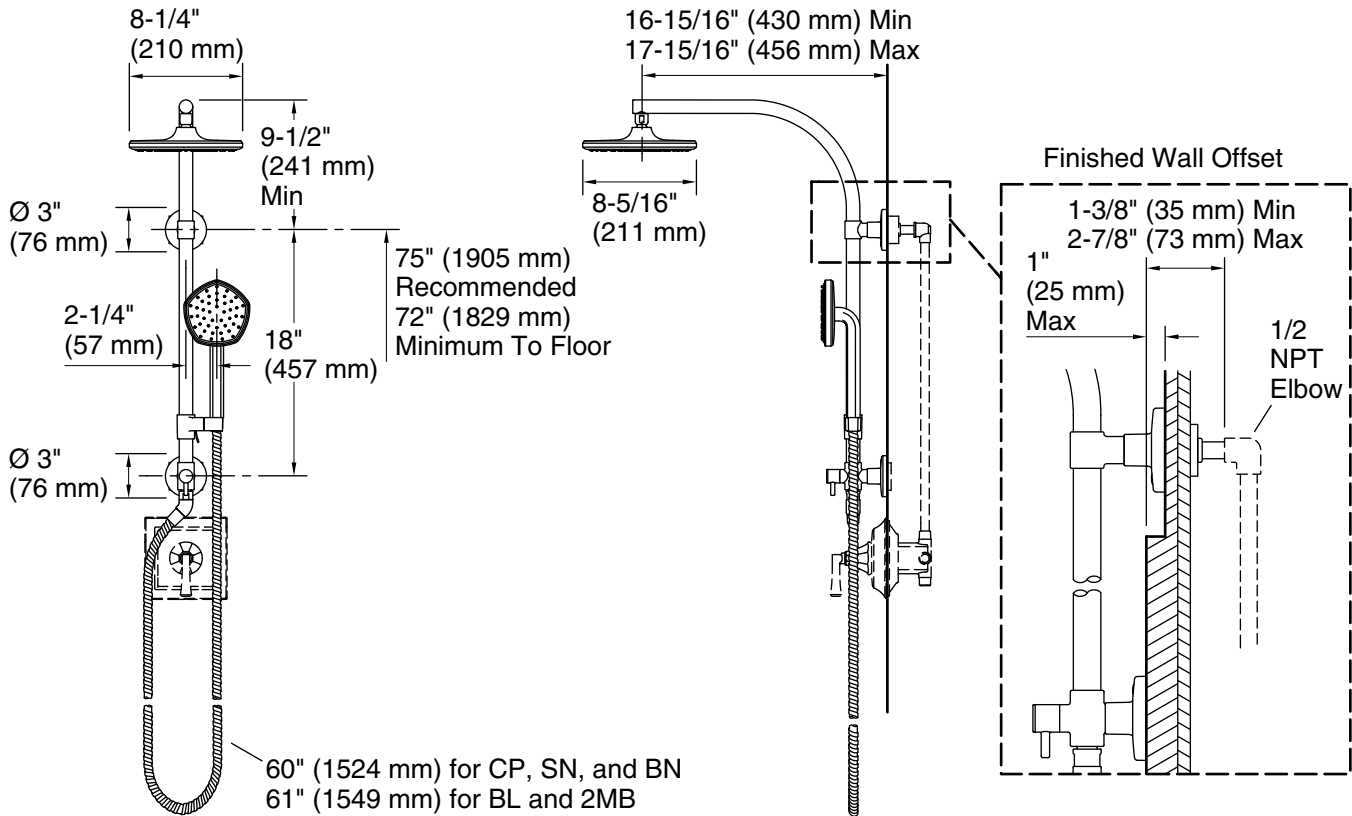

### Installation

- Shower-only wall-mount installation
- Installs in less than 60 minutes without changes to in-wall plumbing (subject to condition of existing installation)
- Includes an adapter that fits most installations
- May require additional service parts based on installation type (see installation guide for details)
- 1/2 -14 NPT connection

### Technical Information

All product dimensions are nominal.

Drain included: No