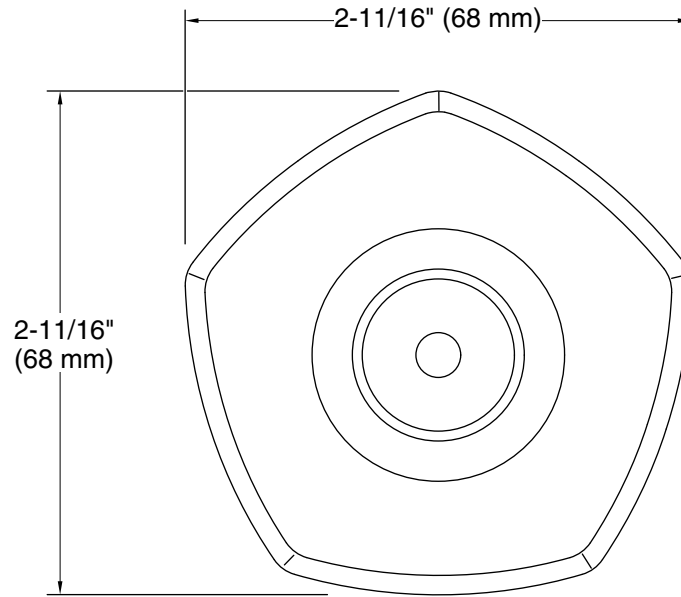

Features

- 2-3/4" (70 mm) x 2-3/4" (70 mm)
- For use with a 24" or 30" basic slidebar (sold separately)
- Part of the Occasion bathroom faucet and accessory collection

Material

- Premium metal construction for durability and reliability
- KOHLER® finishes resist corrosion and tarnishing

Technical Information

All product dimensions are nominal.

Drain included: No