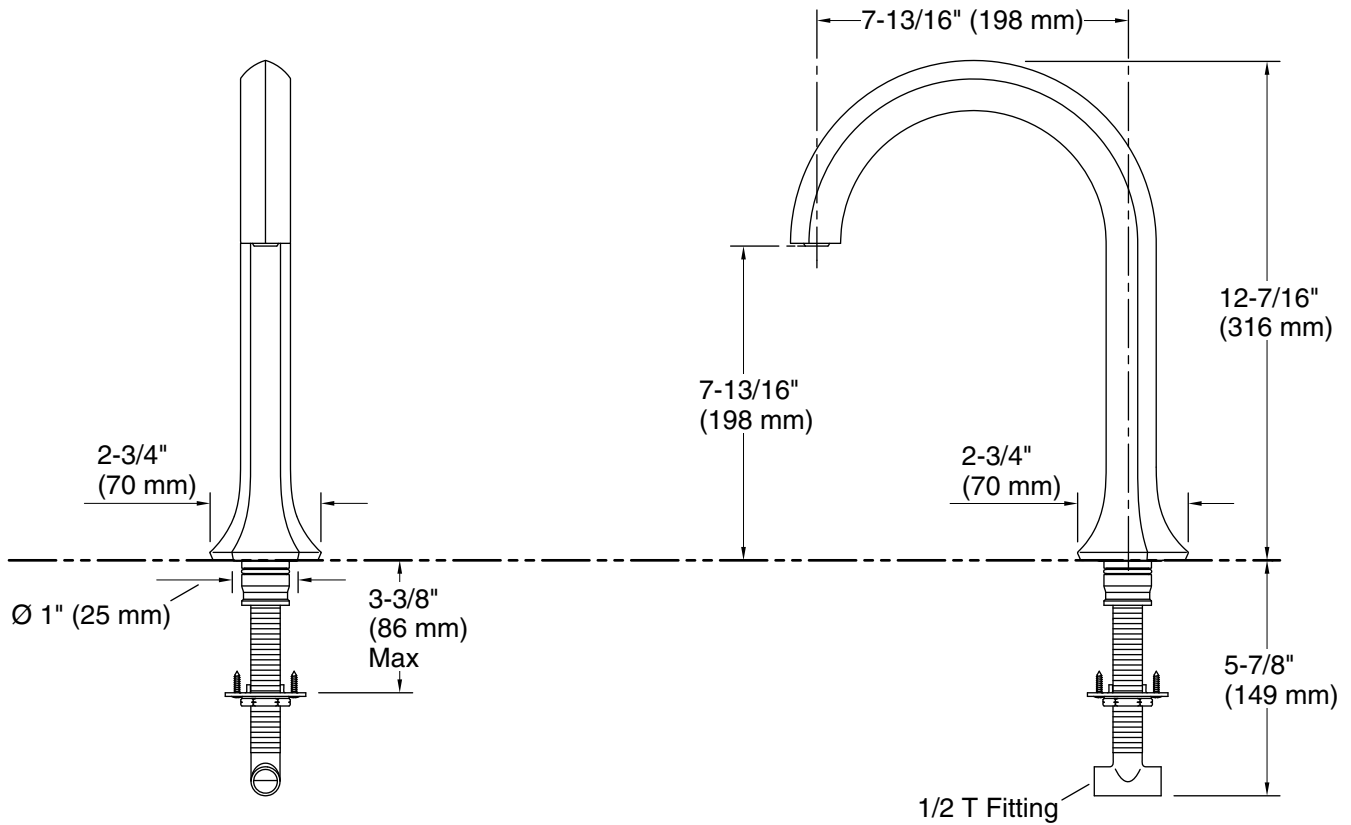

Features

- Nondiverter spout
- 7-3/4" (197 mm) spout reach
- Part of the Occasion bathroom faucet and accessory collection

Material

- Premium metal construction for durability and reliability
- KOHLER® finishes resist corrosion and tarnishing

Installation

- Deck-mount

Required Products/Accessories

K-27018-3 Deck-mount bath faucet handles with Cross design

or

K-27018-4 Deck-mount bath faucet handles with Lever design

or

K-27019-4 Deck-mount bath faucet handle

Color	Code	Description
	SN	Vibrant® Polished Nickel
	BL	Matte Black
	2MB	Vibrant® Brushed Moderne Brass

Technical Information

All product dimensions are nominal.

Drain included: No

Spout:

Spout reach: 7-13/16" (198 mm)