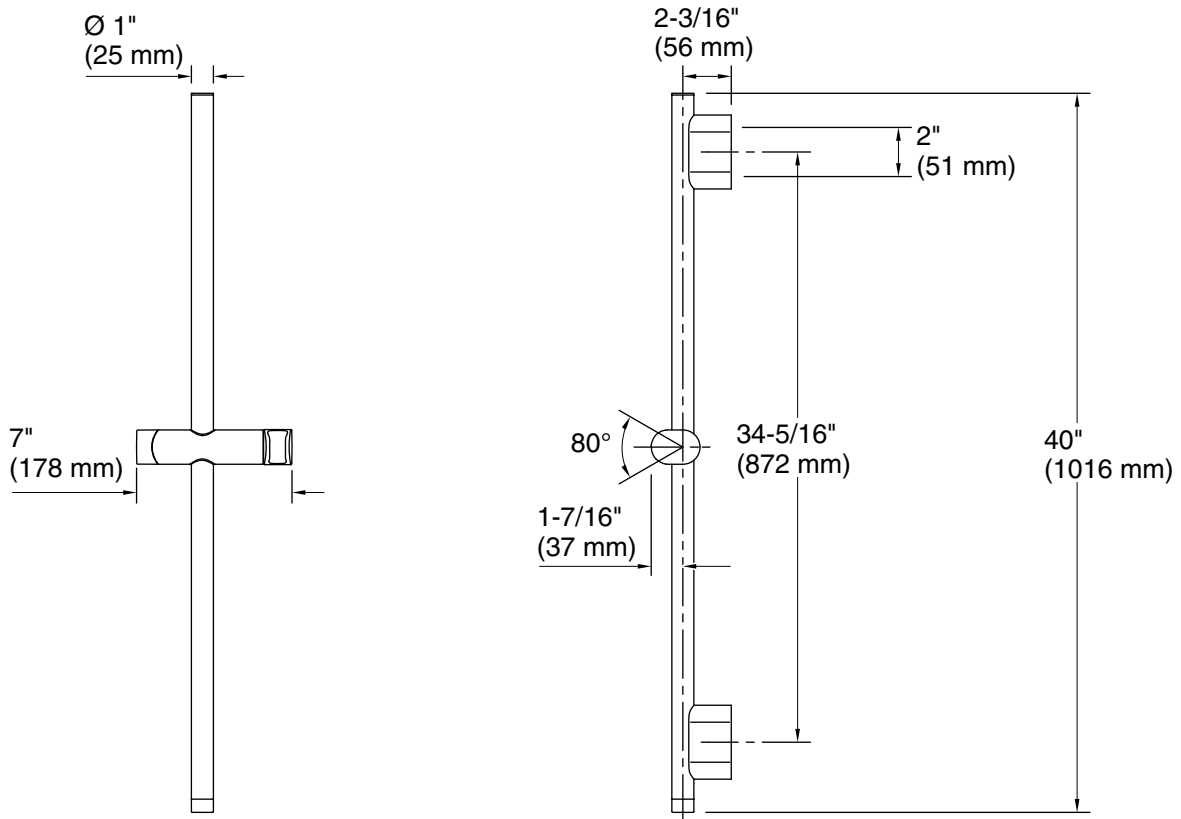

### Features

- 40" (1016 mm) adjustable slidebar supports a handshower at the desired height for a customized showering experience

### Technical Information

All product dimensions are nominal.