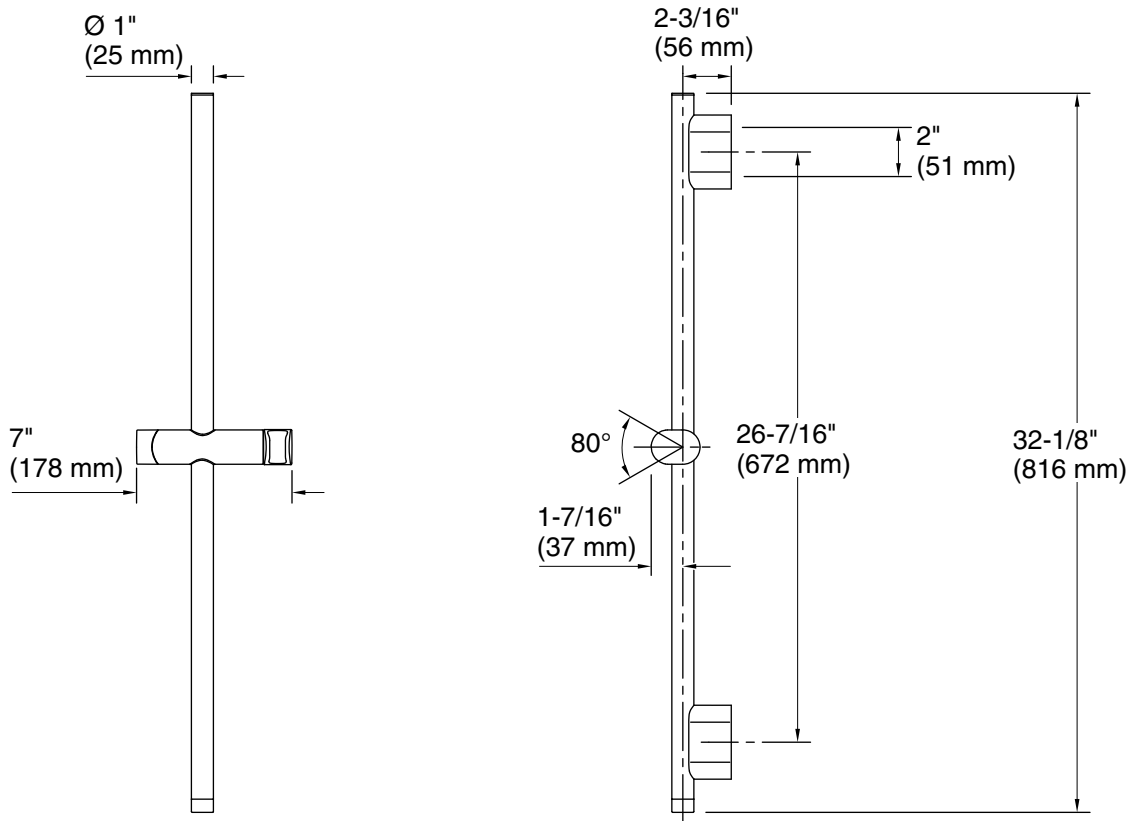

### Features

- 31-1/2" (800 mm) adjustable sidebar supports a handshower at the desired height for a customized showering experience

## Technical Information

All product dimensions are nominal.