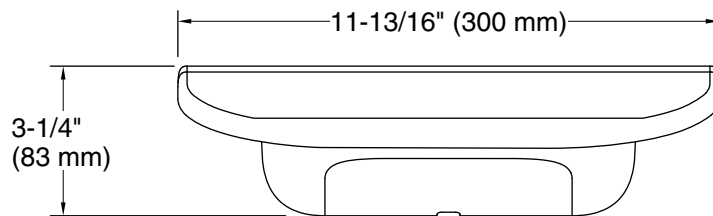

Features

- Shaving ledge/footrest for added comfort
- 5" x 11¾" x 3¼" (127 x 300 x 83 mm) angled half-moon ledge with rim
- Coordinates with other products in the Statement collection
- Lightly textured surface prevents foot slipping
- Includes installation hardware

Technical Information

All product dimensions are nominal.

Material: Plastic, Zinc, Stainless Steel