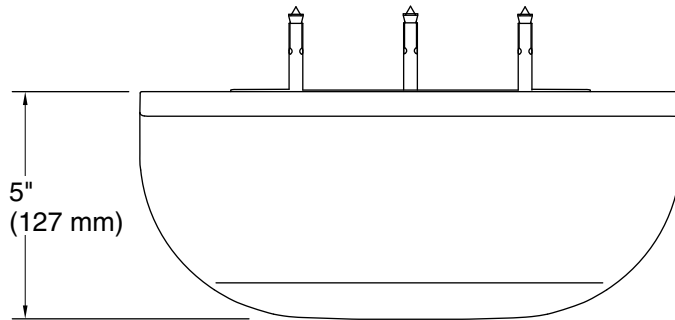

Features

- Shaving ledge/footrest for added comfort
- 5" x 11¾" x 3¼" (127 x 300 x 83 mm) angled half-moon ledge with rim
- Coordinates with other products in the Statement collection
- Lightly textured surface prevents foot slipping
- Includes installation hardware

Technical Information

All product dimensions are nominal.

Material: Plastic, Zinc, Stainless Steel