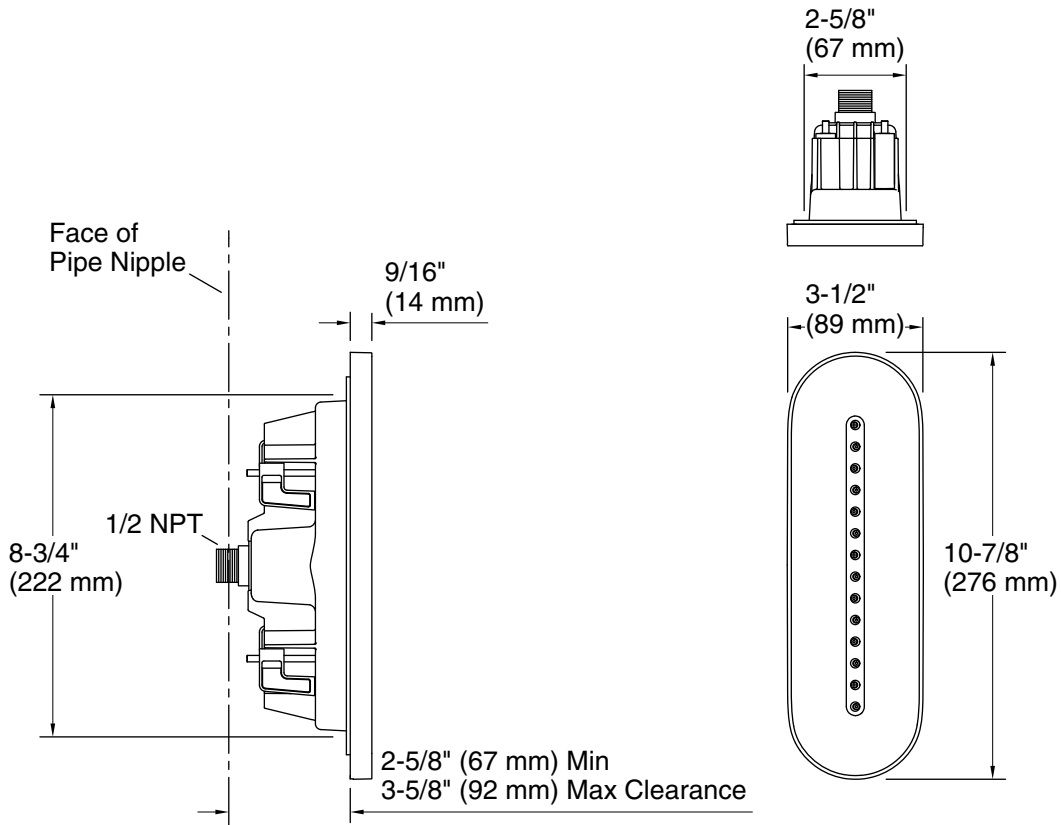

Technical Information

All product dimensions are nominal.

Drain included: No

Notes

Install this product according to the installation instructions.