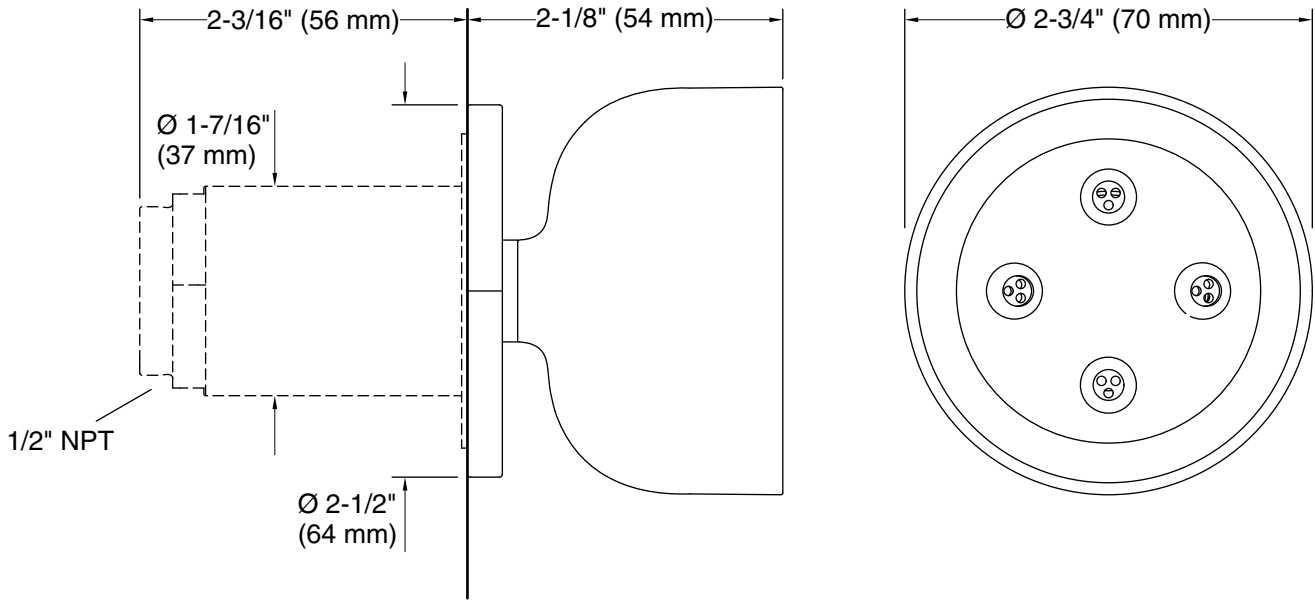

Features

- Single-function round body spray delivers four twisting Deep Massage streams, targeting sore muscles to ease away aches and pains
- Sprayface on semi-recessed ball joint rotates 20° in any direction for targeted hydromassage
- MasterClean™ sprayface features an easy-to-clean surface that withstands mineral buildup and maximizes spray performance
- Low-profile design complements any decor
- 1/2" NPT connection
- This product can help a building earn Water Efficiency points in LEED® Green Building Rating System
- 1.75 gpm (6.6 lpm) maximum flow rate at 45 psi (3.1 bar)

Technical Information

All product dimensions are nominal.

Drain included: No