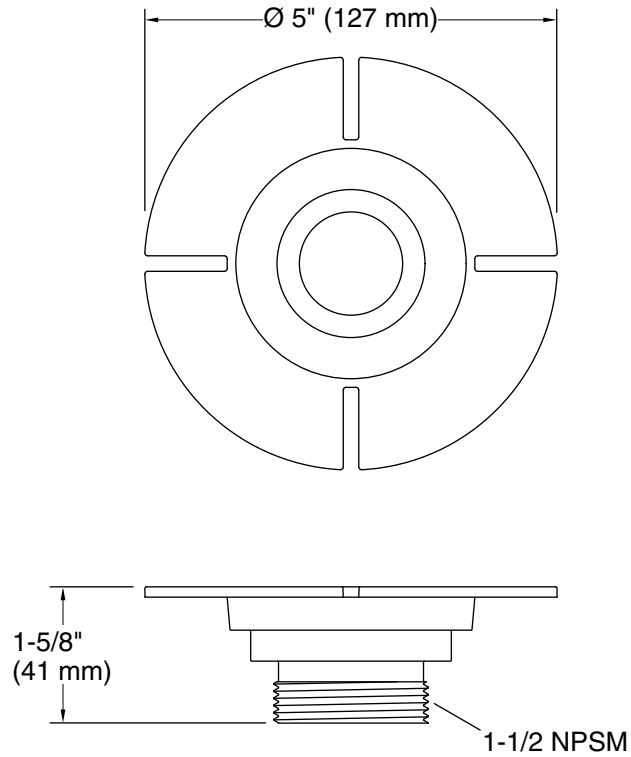

Installation

- Above-the-floor

Codes/Standards

ASME A112.18.2/CSA B125.2

KOHLER® One-Year Limited Warranty

See website for detailed warranty information.

Technical Information

All product dimensions are nominal.