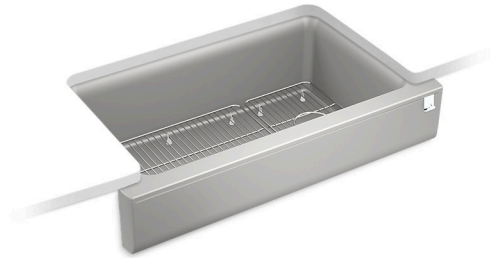

Features

- Fits minimum 36" (914 mm) apron sink base cabinet.
- 9-1/2" depth provides generous workspace.
- Shortened apron allows sink to be used in most standard cabinetry or retrofitted to existing standard cabinetry.
- Plain front design.
- Matte finish offers rich, dimensional color.
- Solid color throughout the sink.
- Scratch, stain, chip, and thermal-shock resistant.
- Offset drain increases workspace in the sink and storage space underneath.
- Self-Trimming® apron overlaps cabinet face for easy installation and beautiful results.

Material

- KOHLER Neoroc® composite is durable and built to withstand day-to-day cleaning tasks.
- Heat-resistant up to 750°F.

Installation

- Undermount.

Recommended Products/Accessories

- K-8801 Sink drain and strainer with tailpiece
- K-8799 Sink drain and strainer basket

Optional Products/Accessories

- K-11352 Disposal Flange with Stopper
- K-9000 P-Trap

Included Components

Additional Components:

- K-26026 Farmhouse kitchen sink towel hook
- K-30182 Sink racks

Codes/Standards

CSA B45.5/IAPMO Z124

KOHLER® Neoroc® Sinks Lifetime Limited Warranty

See website for detailed warranty information.

Available Colors/Finishes

Color tiles intended for reference only.

Color	Code	Description
	CM6	Matte White
	CM7	Matte Graphite
	CM5	Matte Beige
	CM8	Matte Black Plum
	CM1	Matte Black
	CM2	Matte Brown
	CM3	Matte Taupe
	CM4	Matte Grey