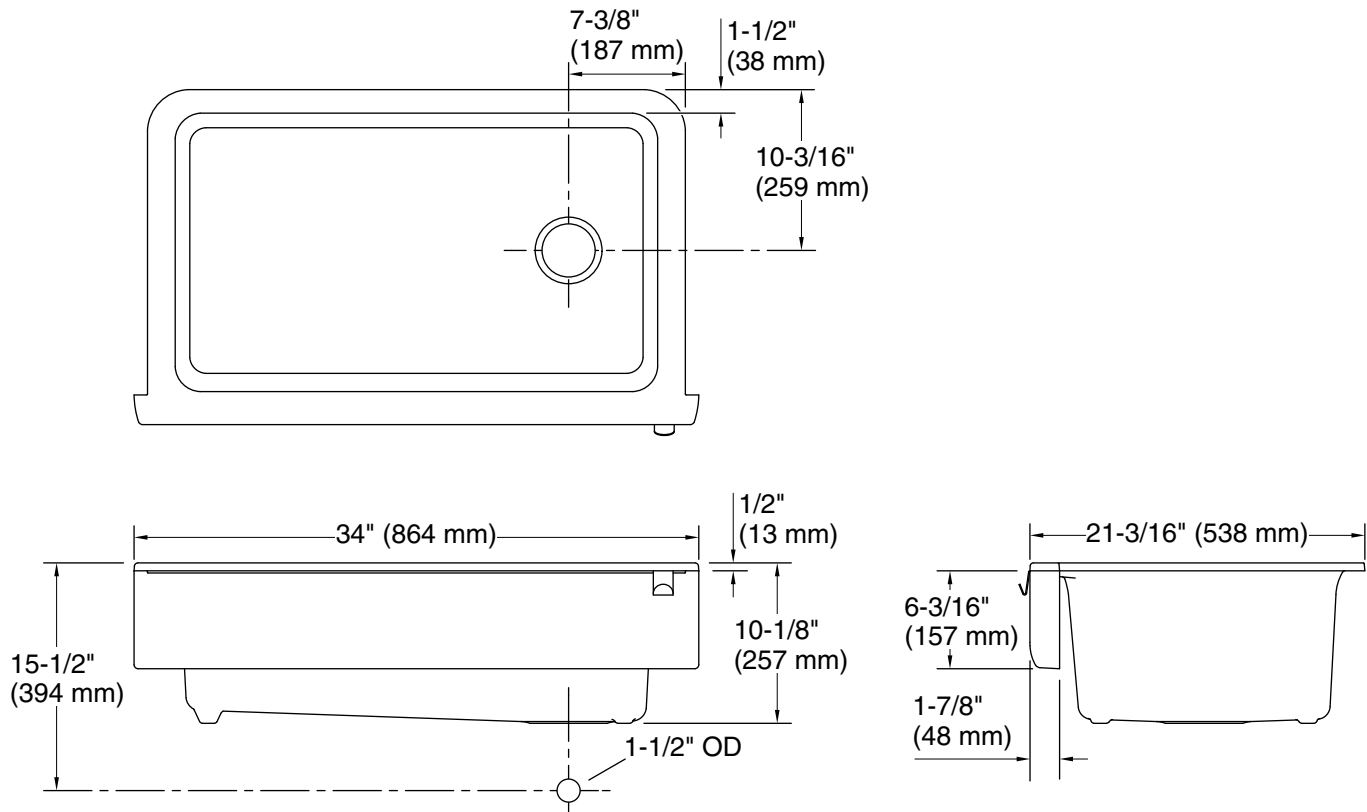

### Technical Information

All product dimensions are nominal.

Bowl configuration: Single

Installation: Undermount

Min. base cabinet width: 36" (914 mm)

Bowl area (Only):  
 Length: 28-5/8" (726 mm)  
 Width: 15-1/2" (394 mm)  
 Bowl depth: 9-1/2" (241 mm)  
 Water depth: 9-1/2" (241 mm)