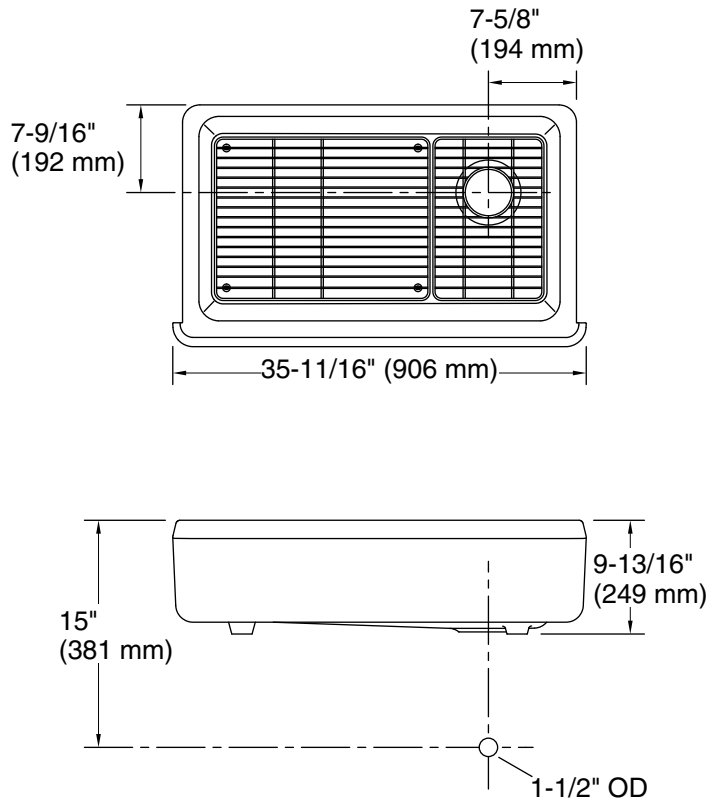

## Features

- Fits minimum 36" (914 mm) apron sink base cabinet.
- Single bowl.
- 9" (229 mm) depth provides generous workspace.
- Self-Trimming® apron overlaps cabinet face for easy installation and beautiful results.
- Basin slopes toward drain to minimize water pooling.
- Offset drain increases workspace in the sink and storage space underneath.
- Sink drain and strainer sold separately.

## Technical Information

All product dimensions are nominal.

Bowl configuration: Single

Installation: Undermount

Min. base cabinet width: 36" (914 mm)

Bowl area (Only):  
 Length: 30-1/4" (769 mm)  
 Width: 15-13/16" (402 mm)  
 Bowl depth: 9" (229 mm)  
 Water depth: 9" (229 mm)