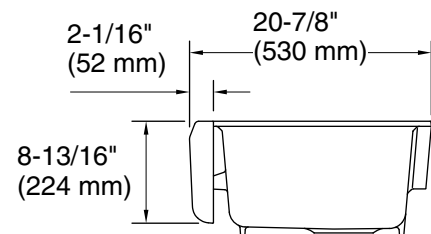

## Technical Information

All product dimensions are nominal.

Bowl configuration: Single

Installation: Undermount

Min. base cabinet width: 36" (914 mm)

Bowl area (Only):  
 Length: 30-1/4" (769 mm)  
 Width: 15-13/16" (402 mm)  
 Bowl depth: 9" (229 mm)  
 Water depth: 9" (229 mm)