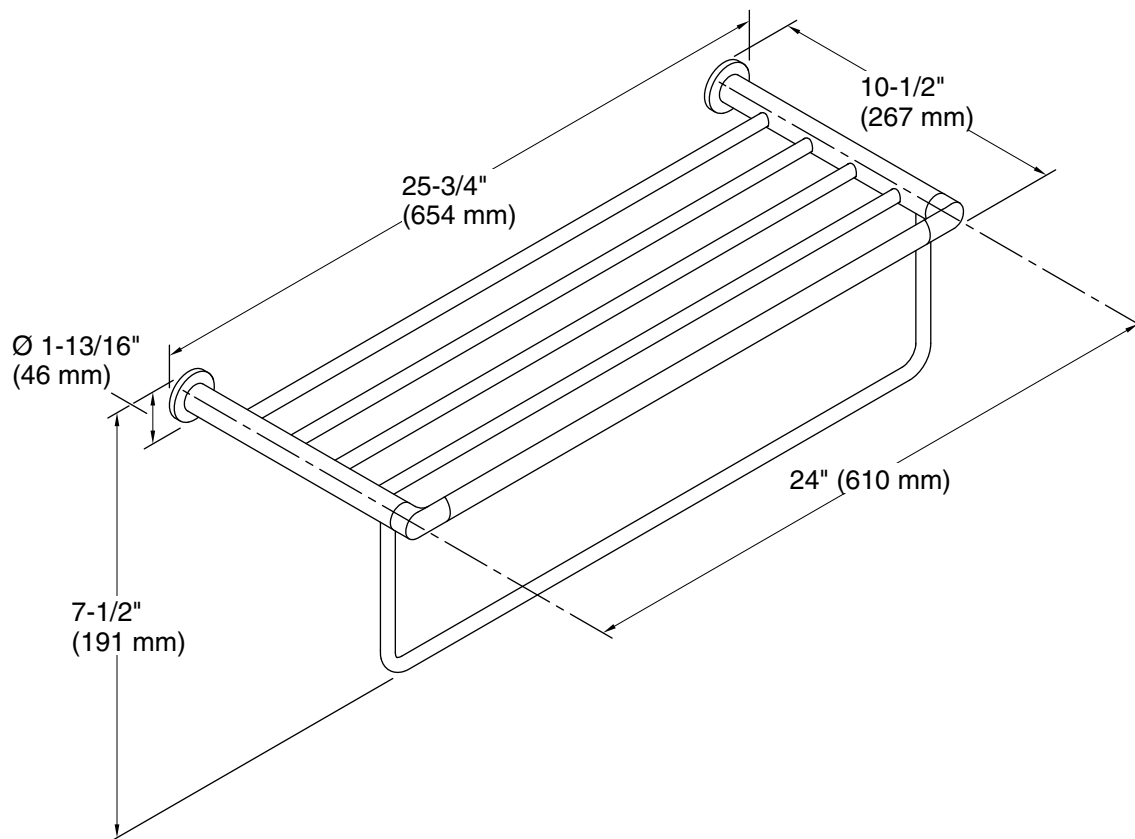

Technical Information

All product dimensions are nominal.

Material: Zinc, Stainless Steel

Notes

Install this product according to the installation instructions.

CAUTION: Risk of personal injury. Do not install these products in any area where they are likely to be used inadvertently as a grab bar or support bar. These products are not designed or intended for use as a grab bar or support bar.