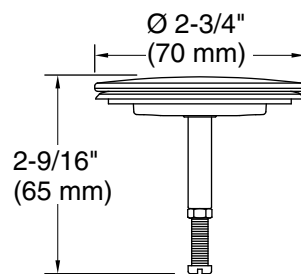

K-78440 33" cable pop-up bath drain

Codes/Standards

ASME A112.18.2/CSA B125.2
IAPMO Certification

KOHLER® One-Year Limited Warranty

See website for detailed warranty information.

Available Colors/Finishes

Color tiles intended for reference only.

Technical Information

All product dimensions are nominal.

Drain included: No

Notes

Install this product according to the installation instructions.