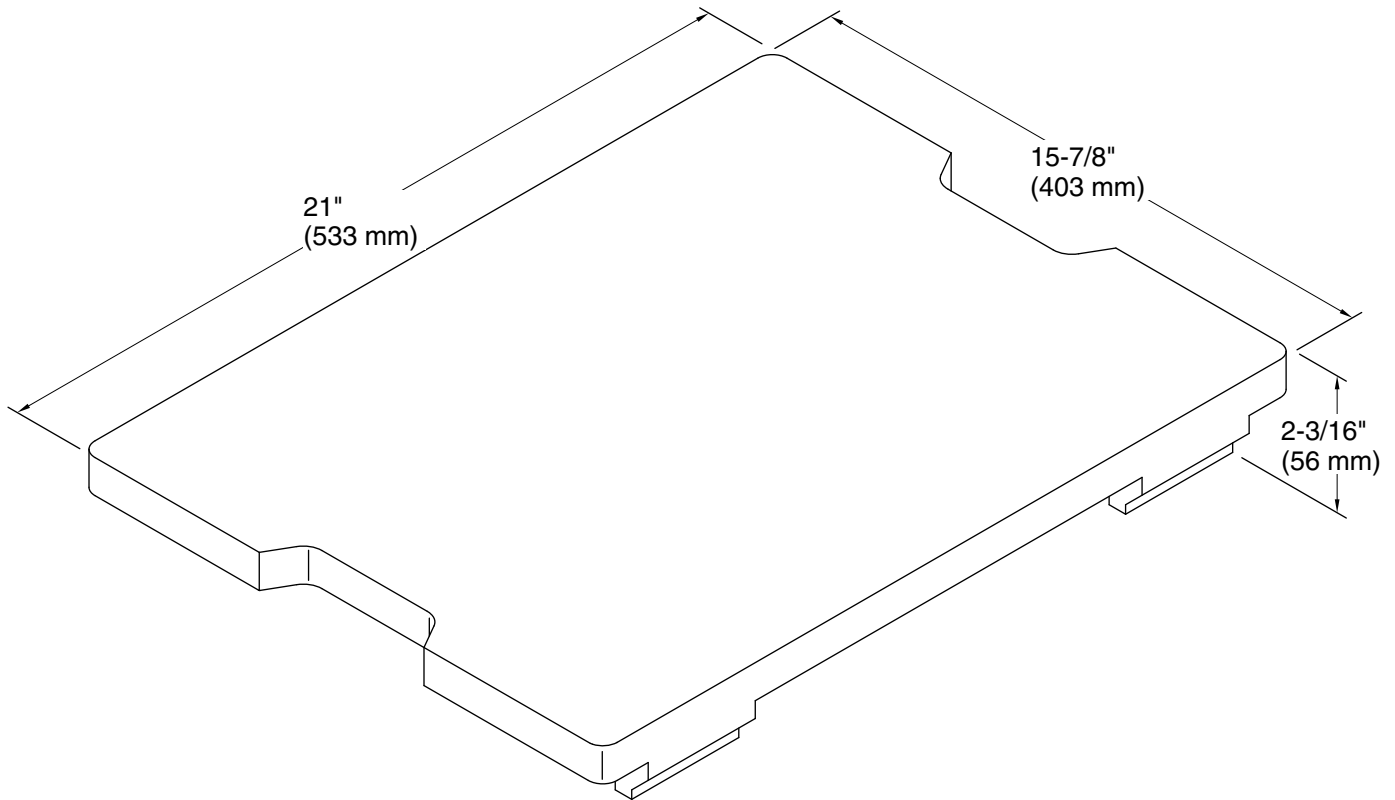

Technical Information

All product dimensions are nominal.

Material: Wood