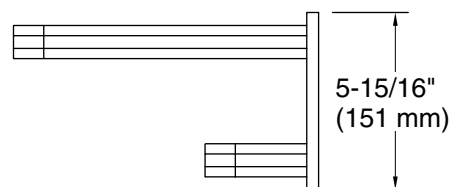

Technical Information

All product dimensions are nominal.

Installation Type: Wall-mount

Material: Zinc, Stainless Steel

Notes

Install this product according to the installation instructions.

CAUTION: Risk of personal injury. Do not install these products in any area where they are likely to be used inadvertently as a grab bar or support bar. These products are not designed or intended for use as a grab bar or support bar.