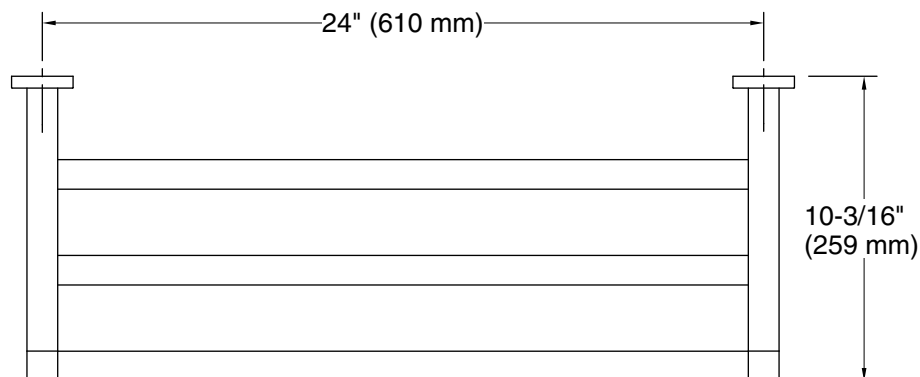

Technical Information

All product dimensions are nominal.

Installation Type: Wall-mount

Material: Zinc, Stainless Steel

Notes

Install this product according to the installation instructions.

CAUTION: Risk of personal injury. Do not install these products in any area where they are likely to be used inadvertently as a grab bar or support bar. These products are not designed or intended for use as a grab bar or support bar.