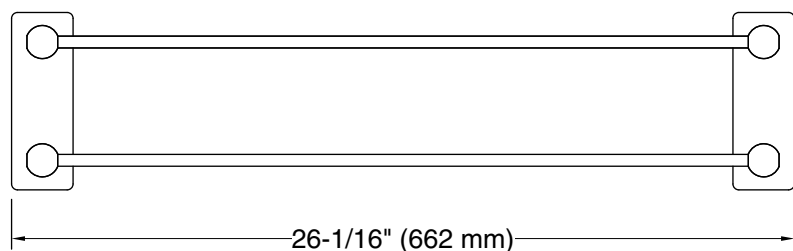

Features

- 24" (609 mm) upper shelf with towel bar below provides additional storage.
- Coordinates with other products in the Parallel collection.

Material

- Premium metal construction for durability and reliability.
- KOHLER finishes resist corrosion and tarnishing.

Technical Information

All product dimensions are nominal.

Installation Type: Wall-mount

Material: Zinc, Stainless Steel

Notes

Install this product according to the installation instructions.

CAUTION: Risk of personal injury. Do not install these products in any area where they are likely to be used inadvertently as a grab bar or support bar. These products are not designed or intended for use as a grab bar or support bar.