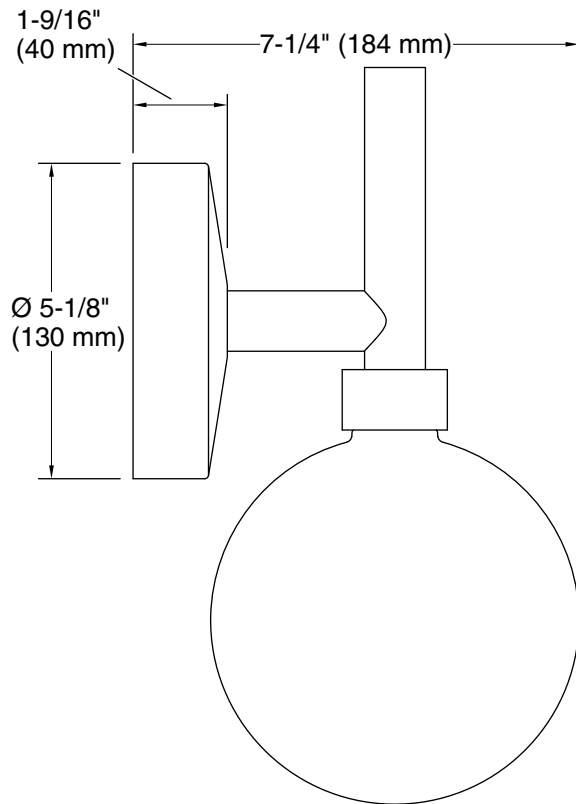

Required Electrical Service

One circuit required.

Lights: 120 V, 0.977 A, 60 Hz

Technical Information

All product dimensions are nominal.

Material: Steel, Aluminum, Glass

Number of Lights: 1

Lighting Type: Integrated LED

Number of Shades: 1

Shade Type: Glass - clear

Hanging Type: Non-hanging

Electrical component rating: LED: 60 Hz, 10 W, 450 Lumens, 3000K