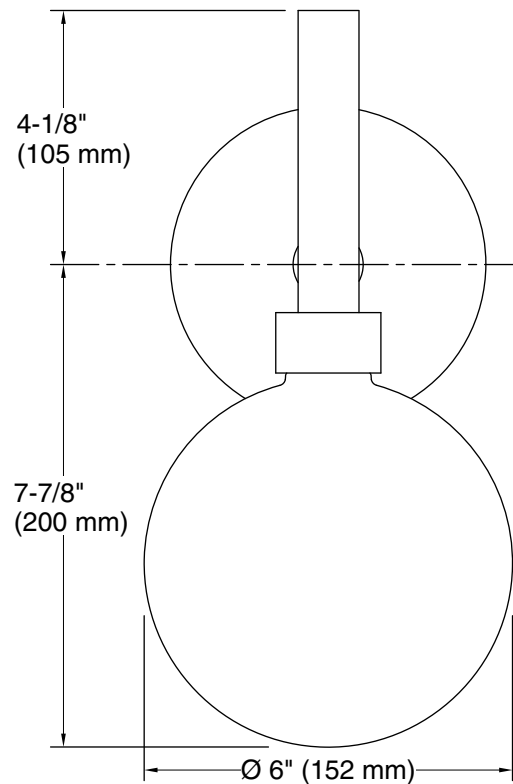

Required Electrical Service

One circuit required.

Lights: 120 V, 0.977 A, 60 Hz

Technical Information

All product dimensions are nominal.

Material: Steel, Aluminum, Glass

Number of Lights: 1

Lighting Type: Integrated LED

Number of Shades: 1

Shade Type: Glass - clear

Hanging Type: Non-hanging

Electrical component rating: LED: 60 Hz, 10 W, 450 Lumens, 3000K