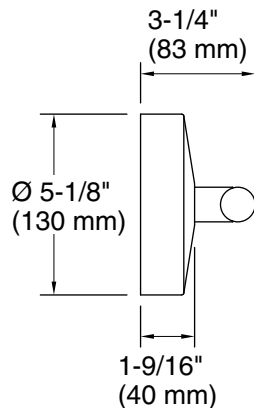

Required Electrical Service

One circuit required.

Lights: 120 V, 0.977 A, 60 Hz

Technical Information

All product dimensions are nominal.

Material: Steel, Aluminum, Glass

Number of Lights: 2

Lighting Type: Integrated LED

Number of Shades: 2

Shade Type: Glass - frosted

Hanging Type: Non-hanging

Electrical component rating: LED: 60 Hz, 12 W, 700 Lumens, 3000K