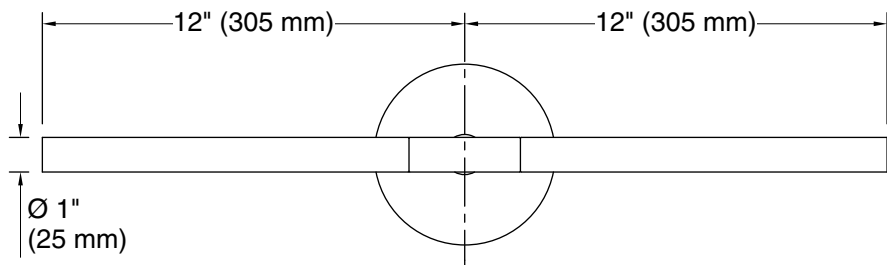

Required Electrical Service

One circuit required.

Lights: 120 V, 0.977 A, 60 Hz

Technical Information

All product dimensions are nominal.

Material: Steel, Aluminum, Glass

Number of Lights: 2

Lighting Type: Integrated LED

Number of Shades: 2

Shade Type: Glass - frosted

Hanging Type: Non-hanging

Electrical component rating: LED: 60 Hz, 12 W, 700 Lumens, 3000K