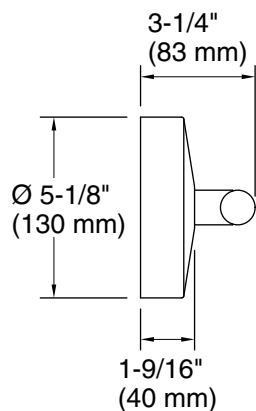

Required Electrical Service

One circuit required.

Lights: 120 V, 60 Hz

Technical Information

All product dimensions are nominal.

Material: Steel, Aluminum, Glass

Lighting Type: Integrated LED

Number of Shades: 2

Shade Type: Glass - frosted

Electrical component rating: LED: 60 Hz, 12 W, 700 Lumens, 3000K