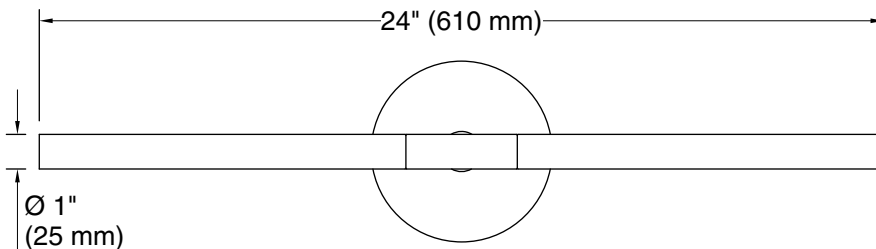

Required Electrical Service

One circuit required.

Lights: 120 V, 60 Hz

Technical Information

All product dimensions are nominal.

Material: Steel, Aluminum, Glass

Lighting Type: Integrated LED

Number of Shades: 2

Shade Type: Glass - frosted

Electrical component rating: LED: 60 Hz, 12 W, 700 Lumens, 3000K