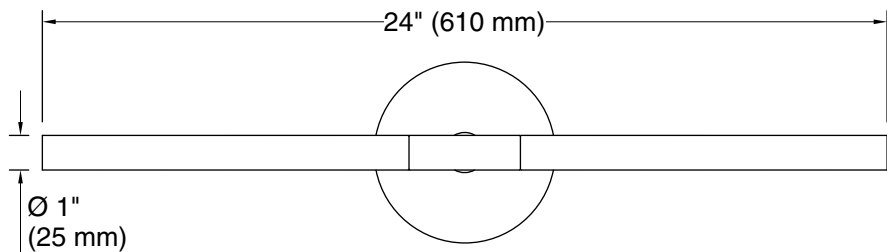

Required Electrical Service

One circuit required.

Lights: 120 V, 60 Hz

Technical Information

All product dimensions are nominal.

Material: Steel, Aluminum, Glass

Number of Lights: 2

Lighting Type: Integrated LED

Number of Shades: 2

Shade Type: Glass - frosted

Electrical component rating: LED: 60 Hz, 12 W, 700 Lumens, 3000K