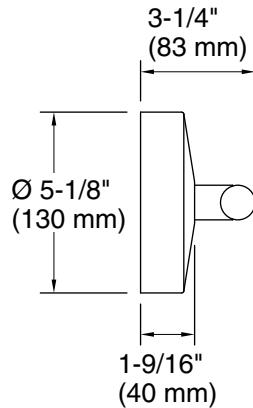

Required Electrical Service

One circuit required.

Lights: 120 V, 60 Hz

Technical Information

All product dimensions are nominal.

Material: Steel, Aluminum, Glass

Number of Lights: 2

Lighting Type: Integrated LED

Number of Shades: 2

Shade Type: Glass - frosted

Electrical component rating: LED: 60 Hz, 12 W, 700 Lumens, 3000K