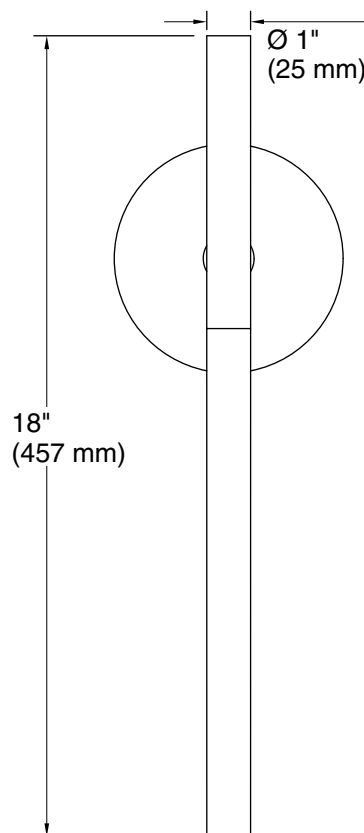

Required Electrical Service

One circuit required.

Lights: 120 V, 60 Hz

Technical Information

All product dimensions are nominal.

Material: Steel, Aluminum, Glass

Lighting Type: Integrated LED

Number of Shades: 2

Shade Type: Glass - frosted

Electrical component rating: LED: 60 Hz, 10 W, 500 Lumens, 3000K