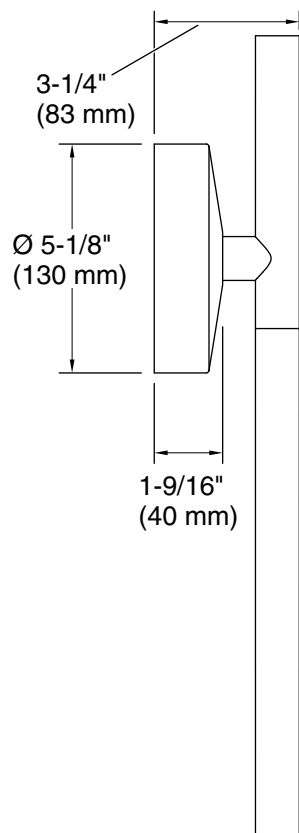

Required Electrical Service

One circuit required.

Lights: 120 V, 60 Hz

Technical Information

All product dimensions are nominal.

Material: Steel, Aluminum, Glass

Lighting Type: Integrated LED

Number of Shades: 2

Shade Type: Glass - frosted

Electrical component rating: LED: 60 Hz, 10 W, 500 Lumens, 3000K