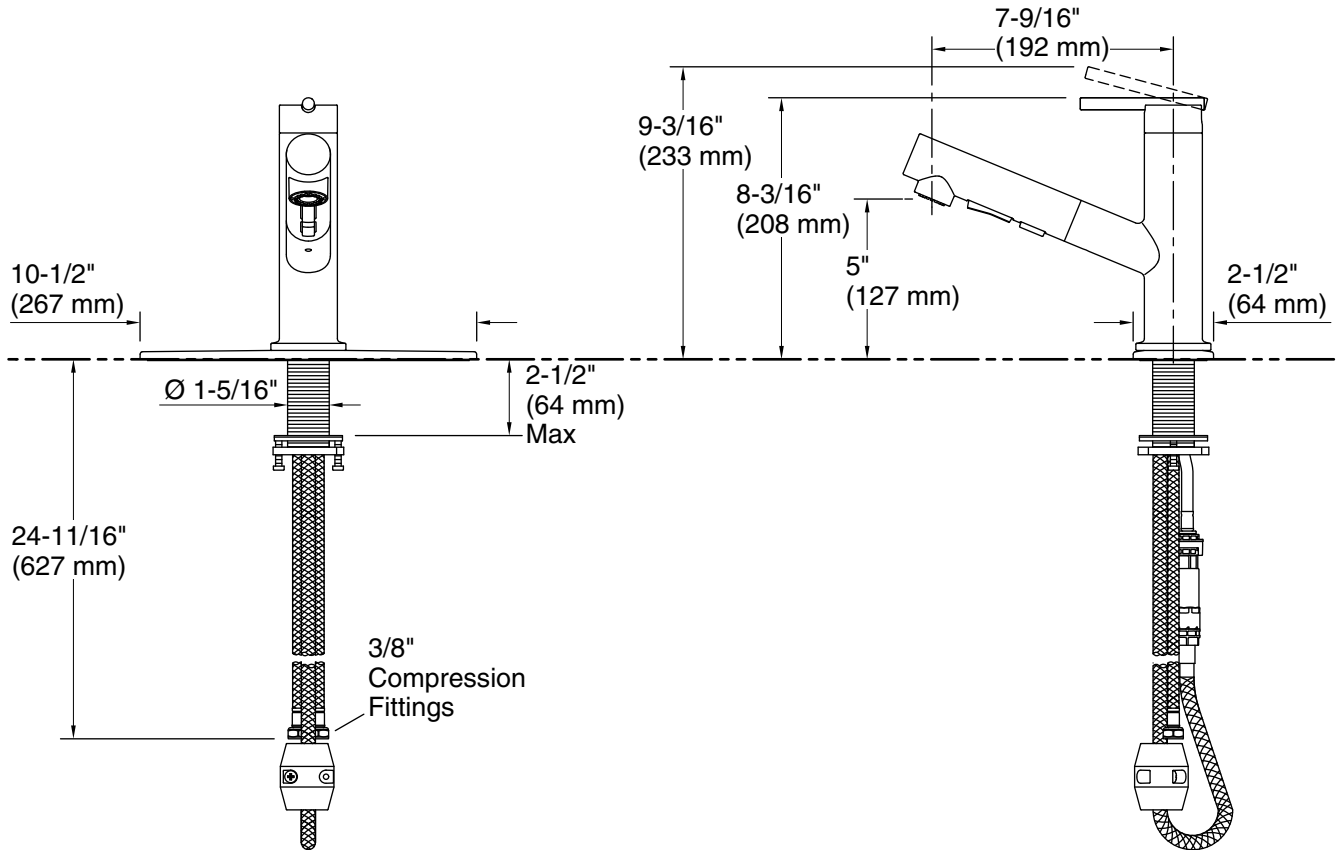

Optional Products/Accessories

- 1012715 Kitchen Faucet Deep Rough-In Kit

Included Components

- Additional Components:
Escutcheon plate

ADA CSA B651

Codes/Standards

ASME A112.18.1/CSA B125.1
NSF/ANSI 61
NSF/ANSI 372
All applicable US Federal and State material regulations
DOE - Energy Policy Act 1992
California Energy Commission (CEC)
ADA
ICC/ANSI A117.1
CSA B651

Technical Information

All product dimensions are nominal.

Faucet:

Flow rate: 1.5 gal/min (5.7 l/min)

Pressure: 60 psi (4.1 bar)

Drain included: No

Spout:

Spout reach: 7-9/16" (192 mm)