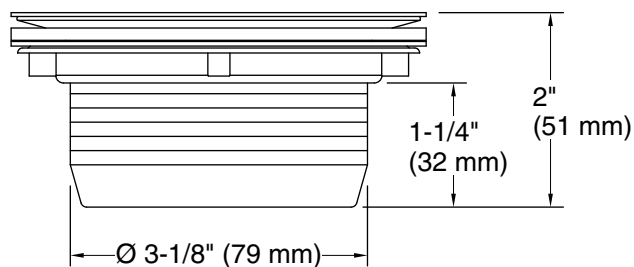

Technical Information

All product dimensions are nominal.

Drain included: Yes

Notes

Install this product according to the installation instructions.