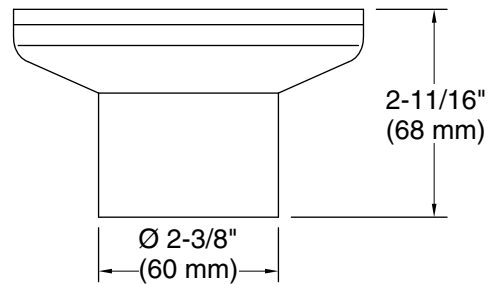

Available Colors/Finishes

Color tiles intended for reference only.

Color	Code	Description
	CP	Polished Chrome
	BN	Vibrant [®] Brushed Nickel

Technical Information

All product dimensions are nominal.

Drain included: Yes