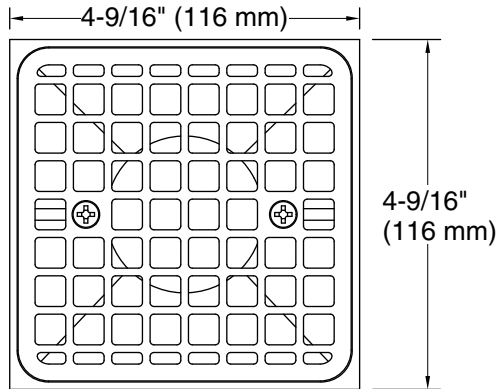

Available Colors/Finishes

Color tiles intended for reference only.

Color	Code	Description
	CP	Polished Chrome
	BN	Vibrant [®] Brushed Nickel

Technical Information

All product dimensions are nominal.

Drain included: Yes