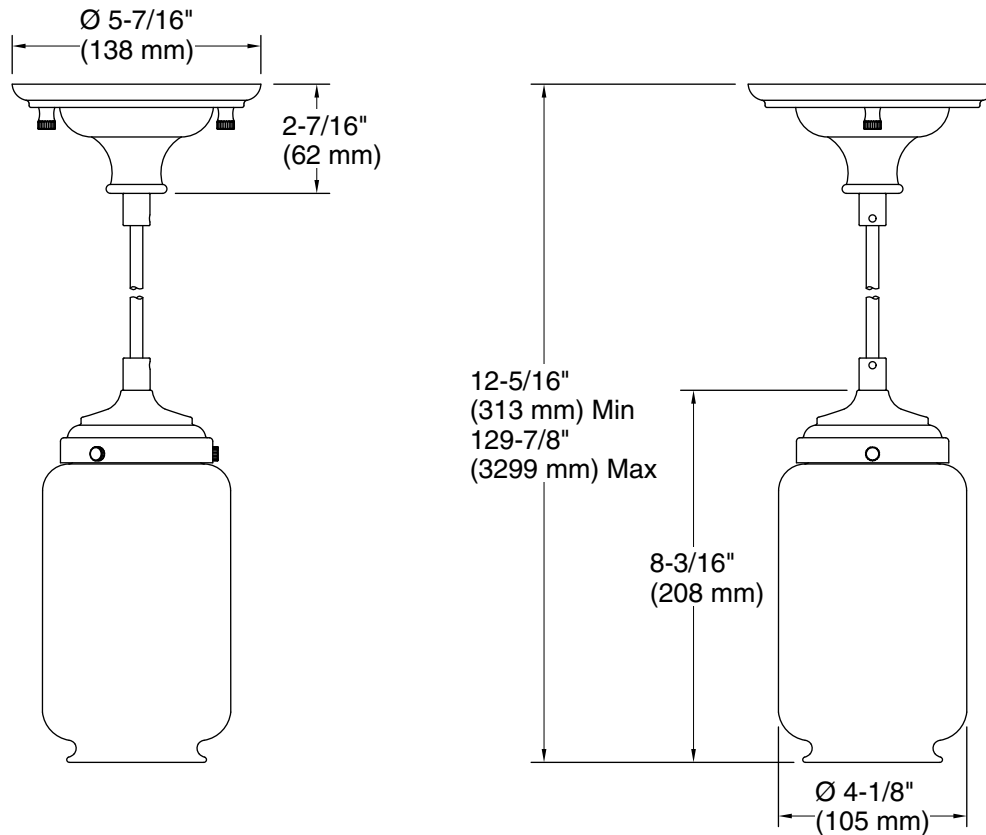

Required Electrical Service

One dedicated circuit required.

Lights: 120 V, 60 Hz

Technical Information

All product dimensions are nominal.

Installation Type: Ceiling-mount

Material: Brass

Number of Lights: 1

Lighting Type: Socket-based

Socket Type: E-26 Medium

Number of Shades: 2

Hanging Type: Cord

Height: $12\text{-}5/16"$ (312 mm) -

$129\text{-}7/8"$ (3299 mm)

Electrical component rating: Socket Rating: 60 Hz, 40 W, 450 Lumens, 3000K