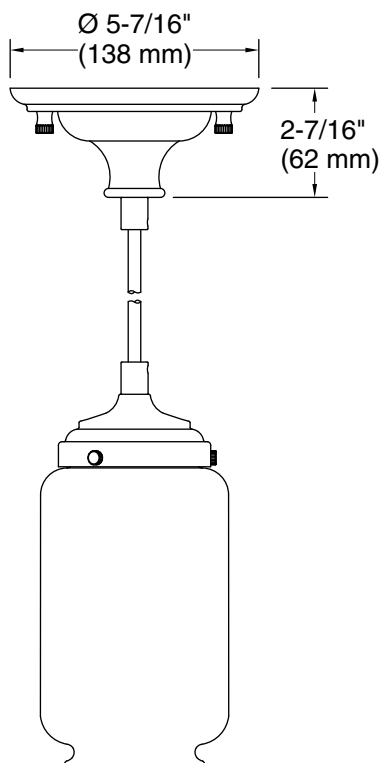

Required Electrical Service

One dedicated circuit required.

Lights: 120 V, 60 Hz

Technical Information

All product dimensions are nominal.

Installation Type: Ceiling-mount

Material: Brass

Number of Lights: 1

Lighting Type: Socket-based

Socket Type: E-26 Medium

Number of Shades: 2

Shade Type: Glass - frosted, Glass - clear

Hanging Type: Cord

Electrical component rating: Socket Rating: 60 Hz, 40 W, 450 Lumens, 3000K