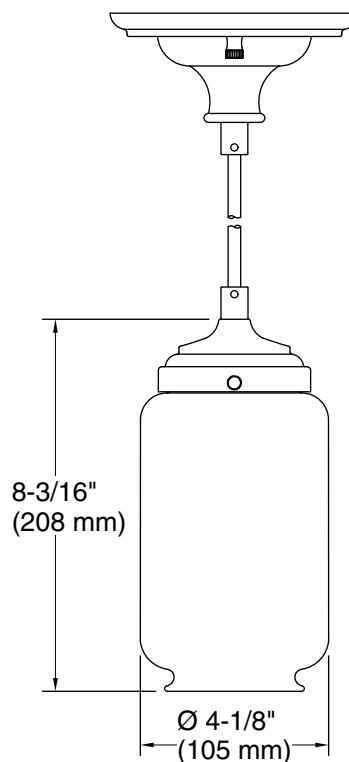

Required Electrical Service

One dedicated circuit required.

Lights: 120 V, 60 Hz

Technical Information

All product dimensions are nominal.

Installation Type: Ceiling-mount

Material: Brass

Number of Lights: 1

Lighting Type: Socket-based

Socket Type: E-26 Medium

Number of Shades: 2

Shade Type: Glass - frosted, Glass - clear

Hanging Type: Cord

Electrical component rating: Socket Rating: 60 Hz, 40 W, 450 Lumens, 3000K