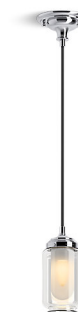

Features

- A perfect complement to our Artifacts suite of products.
- Versatile design that features a frosted shade surrounded by a clear glass shade.
- For a vintage look, remove the optional frosted glass and add any E26 medium-base Edison bulb (sold separately).
- For soft lighting, use an E26 medium-base type B light bulb with the frosted shade (bulb sold separately).
- A 10' cord offers many height options.

Material

- Manufactured with quality materials and complemented with a meticulous finishing process.
- Durable finishes engineered to last and designed to match KOHLER faucet finishes.

Recommended Products/Accessories

K-23723 Faucet cleaner

Included Components

Additional Components:
Installation hardware

Codes/Standards

UL 1598
CSA C22.2 No. 250

KOHLER® Lighting Limited Warranty

See website for detailed warranty information.

Available Colors/Finishes

Color tiles intended for reference only.

Color	Code	Description
	SNL	Polished Nickel
	BGL	Moderne Brushed Gold
	BZL	Oil-Rubbed Bronze
	CPL	Polished Chrome