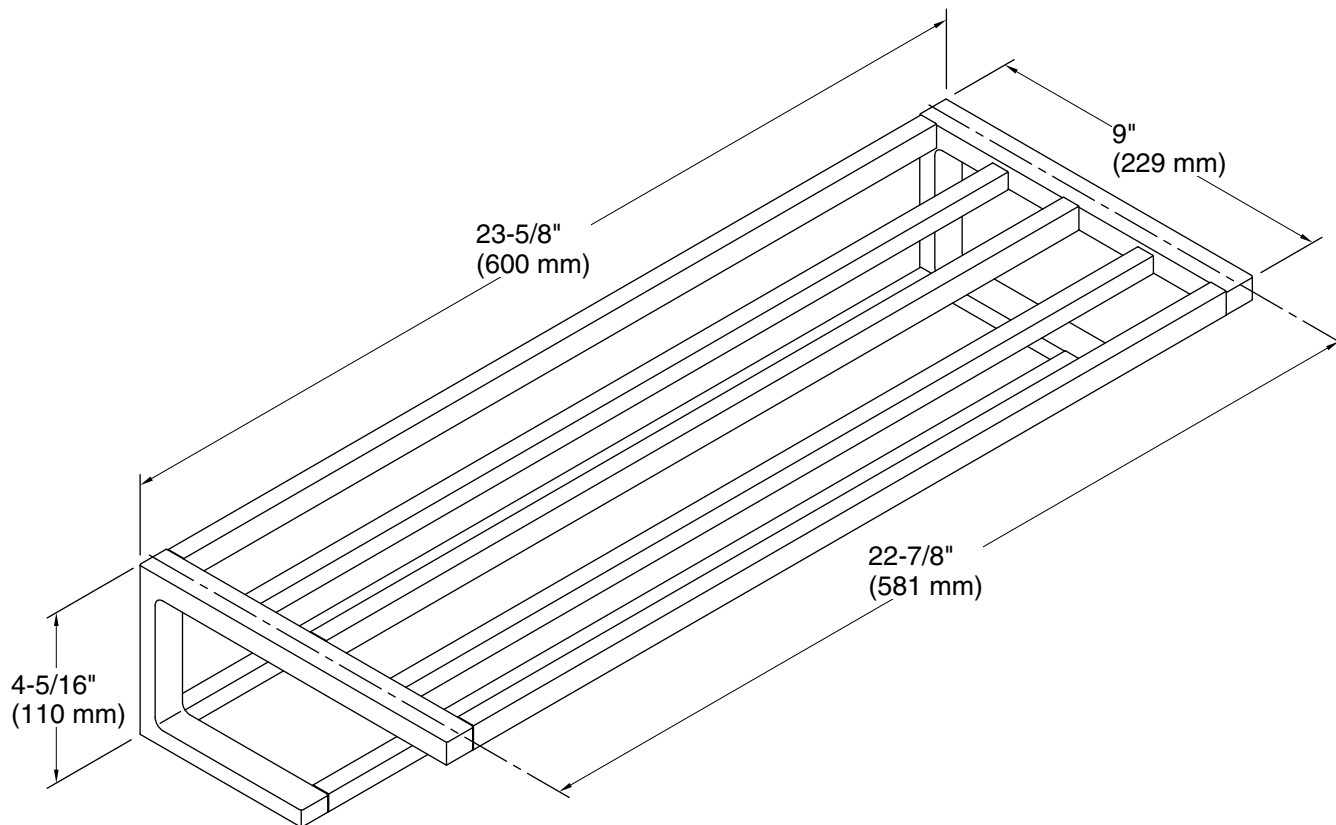

## Technical Information

All product dimensions are nominal.

Installation Type: Wall-mount

Material: Metal