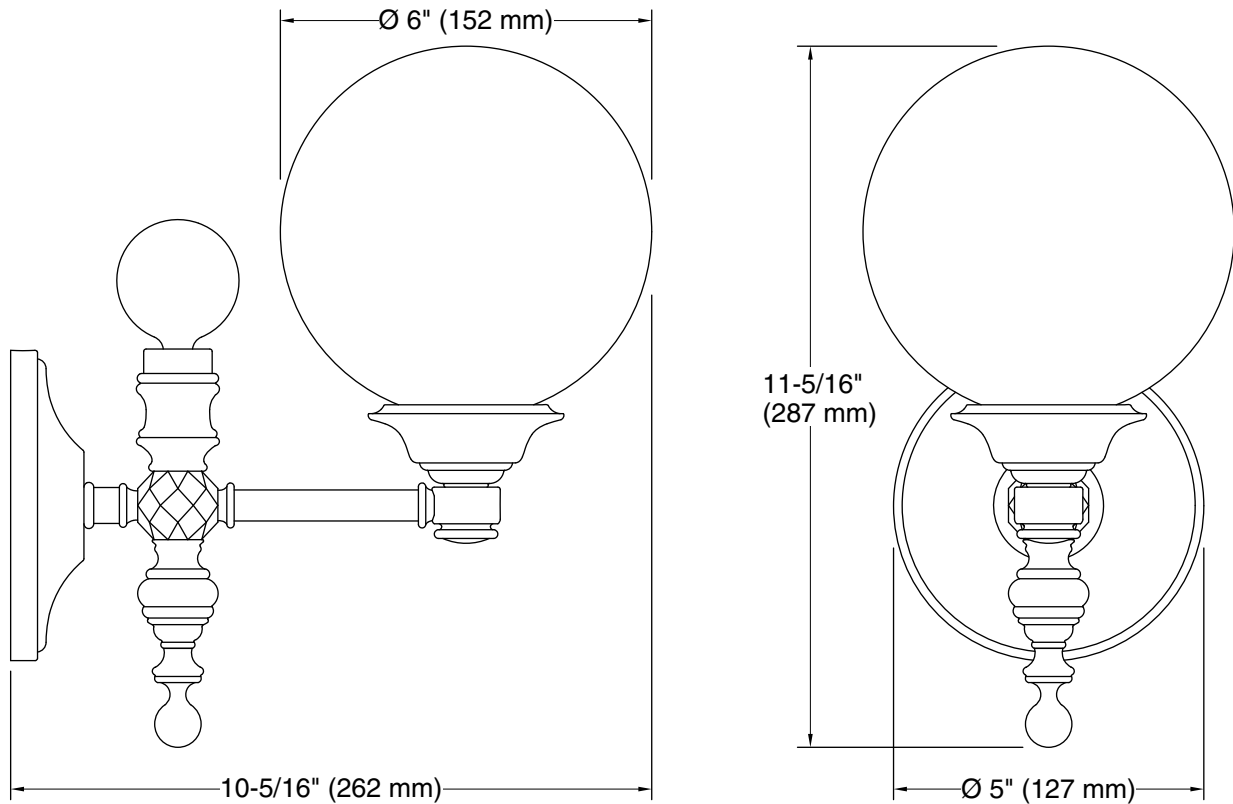

Required Electrical Service

One circuit required.

Lights: 120 V, 60 Hz

Technical Information

All product dimensions are nominal.

Installation Type: Wall-mount

Material: Brass

Number of Lights: 1

Lighting Type: Socket-based

Socket Type: E-12 Candelabra

Number of Shades: 1

Shade Type: Glass - clear

Downrod Detail: 0 x

Electrical component rating: Socket Rating: 60 Hz, 60 W, 450 Lumens, 2300K