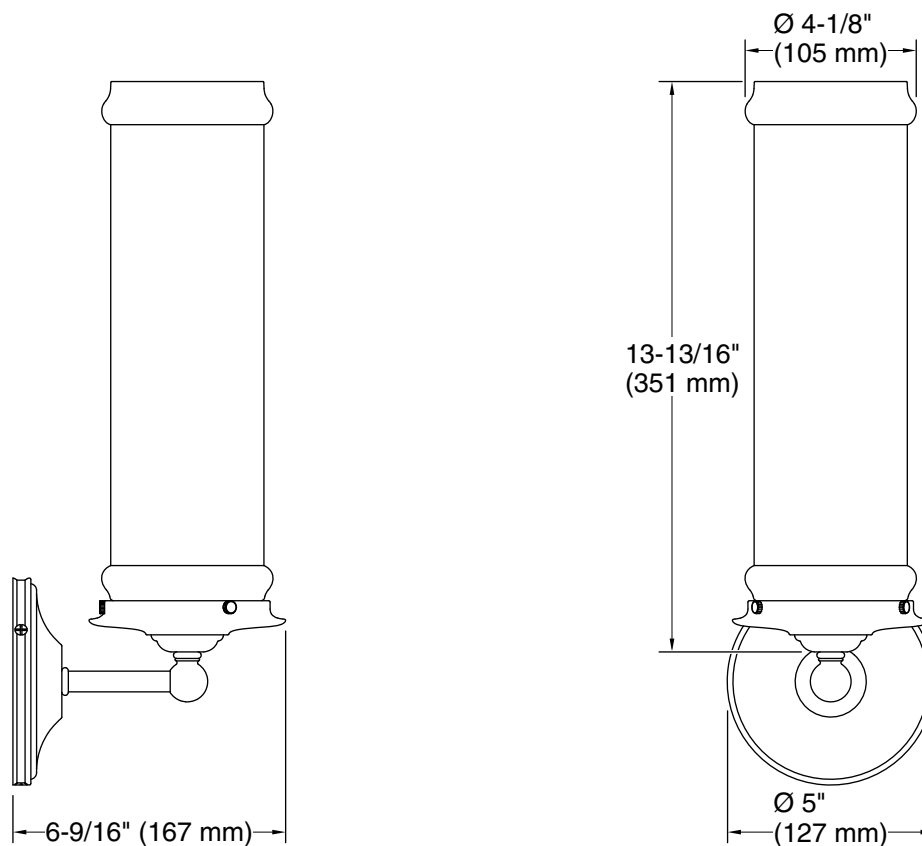

Required Electrical Service

One circuit required.

Lights: 120 V, 60 Hz

Technical Information

All product dimensions are nominal.

Installation Type: Wall-mount

Material: Brass

Number of Lights: 1

Lighting Type: Socket-based

Socket Type: E-12 Candelabra

Number of Shades: 1

Shade Type: Glass - clear

Downrod Detail: 0 x

Electrical component rating: Socket Rating: 60 Hz, 60 W, 450 Lumens, 3000K