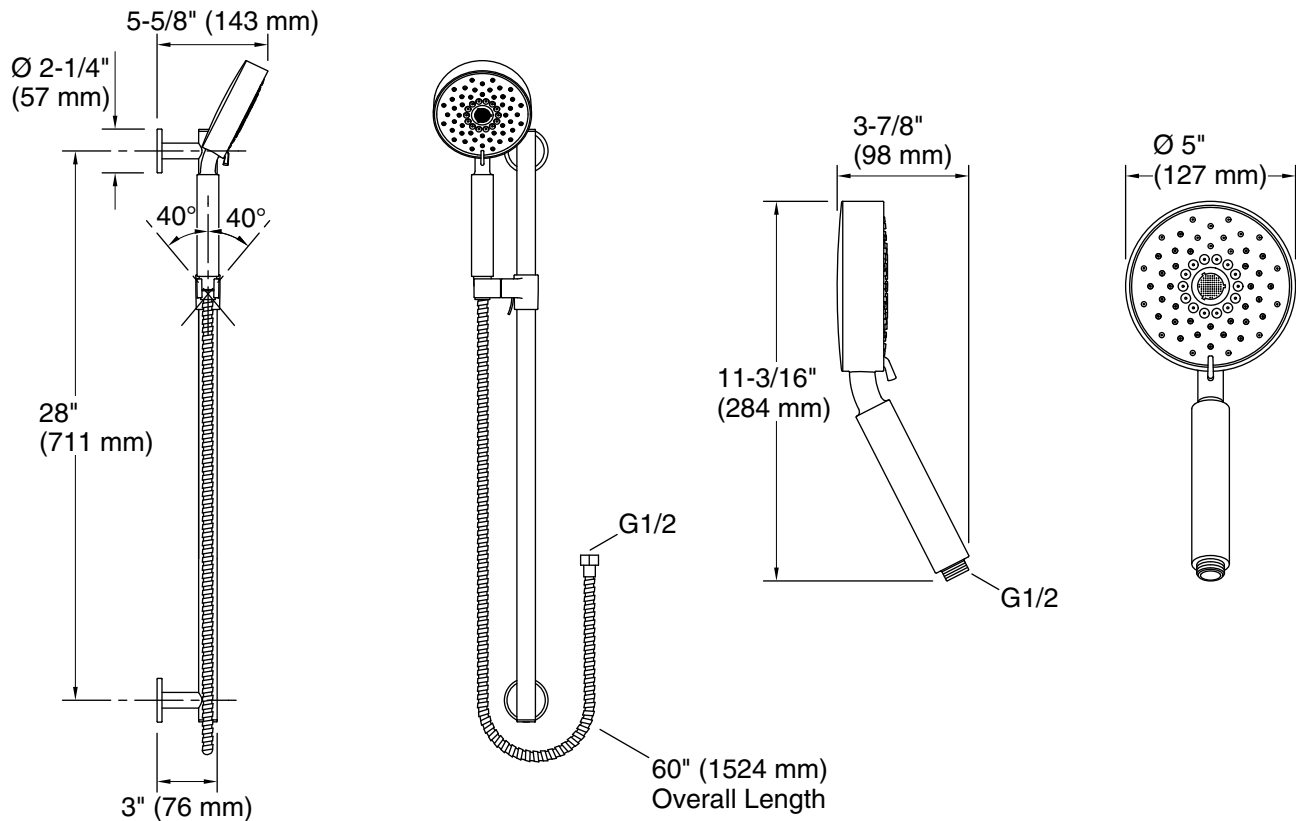

Features

- Includes Purist® 1.75-gpm multifunction handshower, 60" metal hose, 30" slidebar and contemporary slidebar trim.
- Advanced spray engine provides three experiences: full coverage, pulsating massage, and silk spray.
- Full coverage spray produces an encompassing spray ideal for everyday use.
- Pulsating massage spray targets sore muscles to ease away aches and pains.
- Silk spray releases a dense, luxurious spray ideal for rinsing.
- Thumb tab allows for a smooth transition between sprays.
- Combination of balance, weight, grip, and angle makes this handshower comfortable and easy to use.
- MasterClean™ sprayface features an easy-to-clean surface that withstands mineral buildup.
- 1.75 gpm (6.6 lpm) flow rate.
- 30" slidebar features adjustable mounting brackets for installation flexibility.
- Coordinates with Purist®, Stillness®, and Composed® faucets and accessories.
- Features a non-positive shut off: water-saving pause mode to temporarily reduce water flow.

Technical Information

All product dimensions are nominal.

Handshower:

Rated maximum flow: 1.75 gal/min (6.6 l/min)

Pressure: 45 psi (3.1 bar)

Notes

Install this product according to the installation instructions.

Plumbing codes may require that an atmospheric vacuum breaker be installed in-line to handshowers. Consult with local codes.

ADA, OBC compliant when installed to the specific requirements of these regulations.