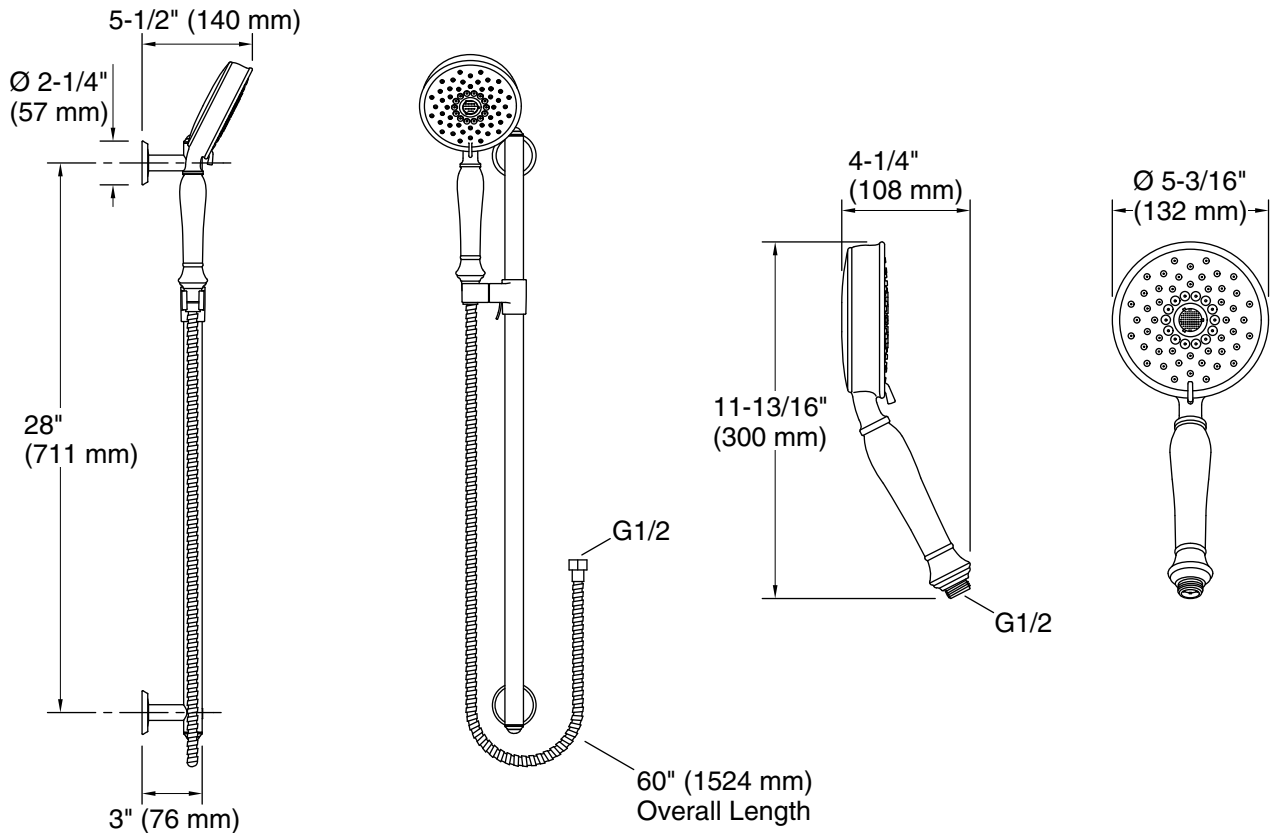

Features

- Includes Bancroft® 1.75-gpm multifunction handshower, 60" metal hose, 30" slidebar and traditional slidebar trim.
- Advanced spray engine provides three experiences: full coverage, pulsating massage, and silk spray.
- Full coverage spray produces an encompassing spray ideal for everyday use.
- Pulsating massage spray targets sore muscles to ease away aches and pains.
- Silk spray releases a dense, luxurious spray ideal for rinsing.
- Thumb tab allows for a smooth transition between sprays.
- Combination of balance, weight, grip, and angle makes this handshower comfortable and easy to use.
- MasterClean™ sprayface features an easy-to-clean surface that withstands mineral buildup.
- 1.75 gpm (6.6 lpm) flow rate.
- 30" slidebar features adjustable mounting brackets for installation flexibility.
- Coordinates with Bancroft® and Devonshire® faucets and accessories.
- Features a non-positive shut off: water-saving pause mode to temporarily reduce water flow.

Technical Information

All product dimensions are nominal.

Handshower:

Rated maximum flow: 1.75 gal/min (6.6 l/min)

Pressure: 45 psi (3.1 bar)

Notes

Install this product according to the installation instructions.

IMPORTANT! The slide bar must be mounted to stud framing supports at both the top and bottom mounting locations. Plastic wall anchors will not support the slide bar. Do not use or depend on plastic wall anchors to attach the slide bar.

Plumbing codes may require that an atmospheric vacuum breaker be installed in-line to handshowers. Consult with local codes.

ADA, OBC compliant when installed to the specific requirements of these regulations.