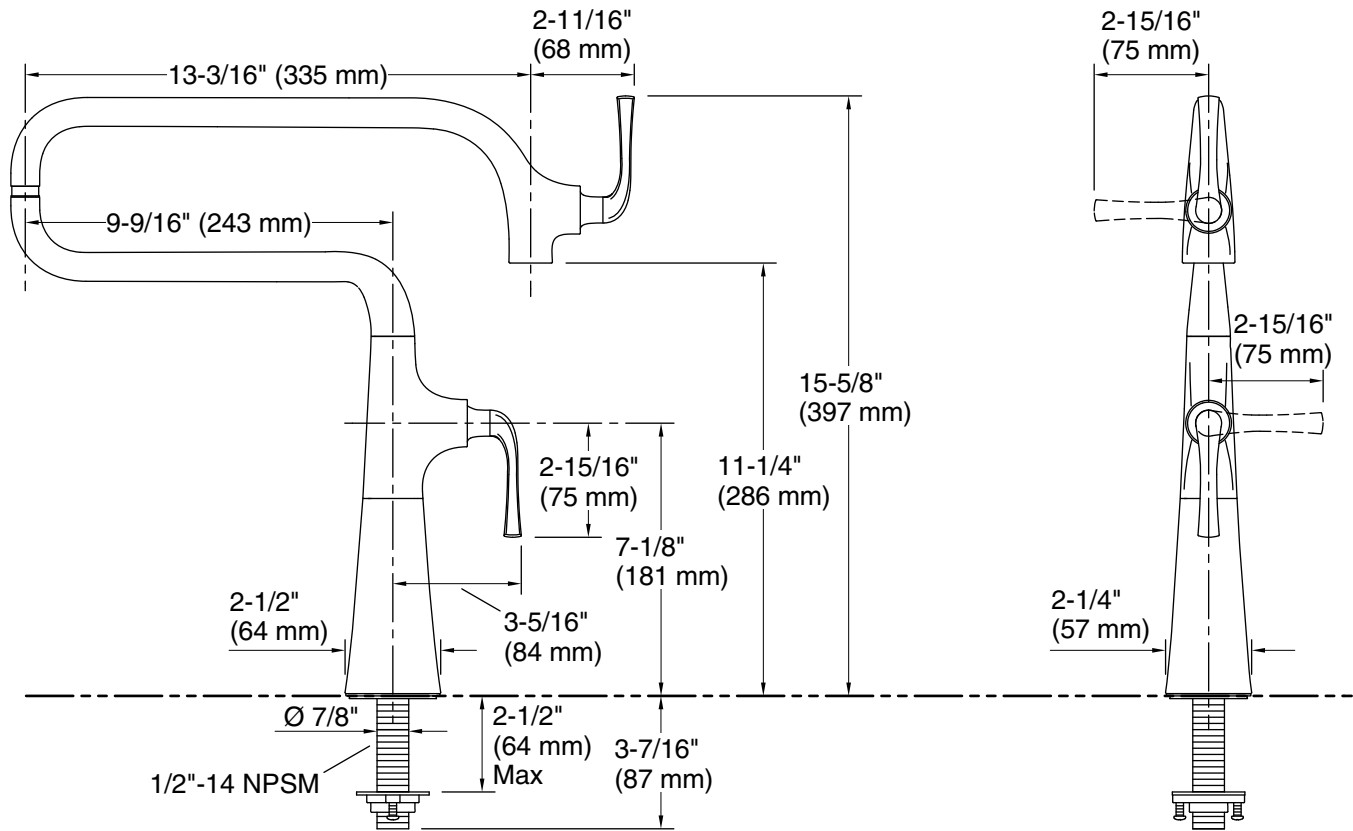

Features

- Articulating spout with 360-degree rotation offers superior clearance for filling pots on cooktops and ranges.
- 22-3/4 (578 mm) swing spout reach.
- 3.2 gpm (12.1 l/min) flow rate at 60 psi (4.14 bar).
- Single lever handle with main lever shutoff.
- KOHLER® ceramic disc valves exceed industry longevity standards, ensuring durable performance for life.

Color	Code	Description
	CP	Polished Chrome
	VS	Vibrant® Stainless
	BL	Matte Black
	2MB	Vibrant® Brushed Moderne Brass

Technical Information

All product dimensions are nominal.

Faucet:

Flow rate: 3.2 gal/min (12.1 l/min)

Pressure: 60 psi (4.1 bar)

Drain included: No

Spout:

Spout reach: 22-3/4" (578 mm)

Notes

Install this product according to the installation instructions.

Supply hose not included. Requires a flexible supply hose with a 3/8" compression nut and 1/2-14 NPSM nut.