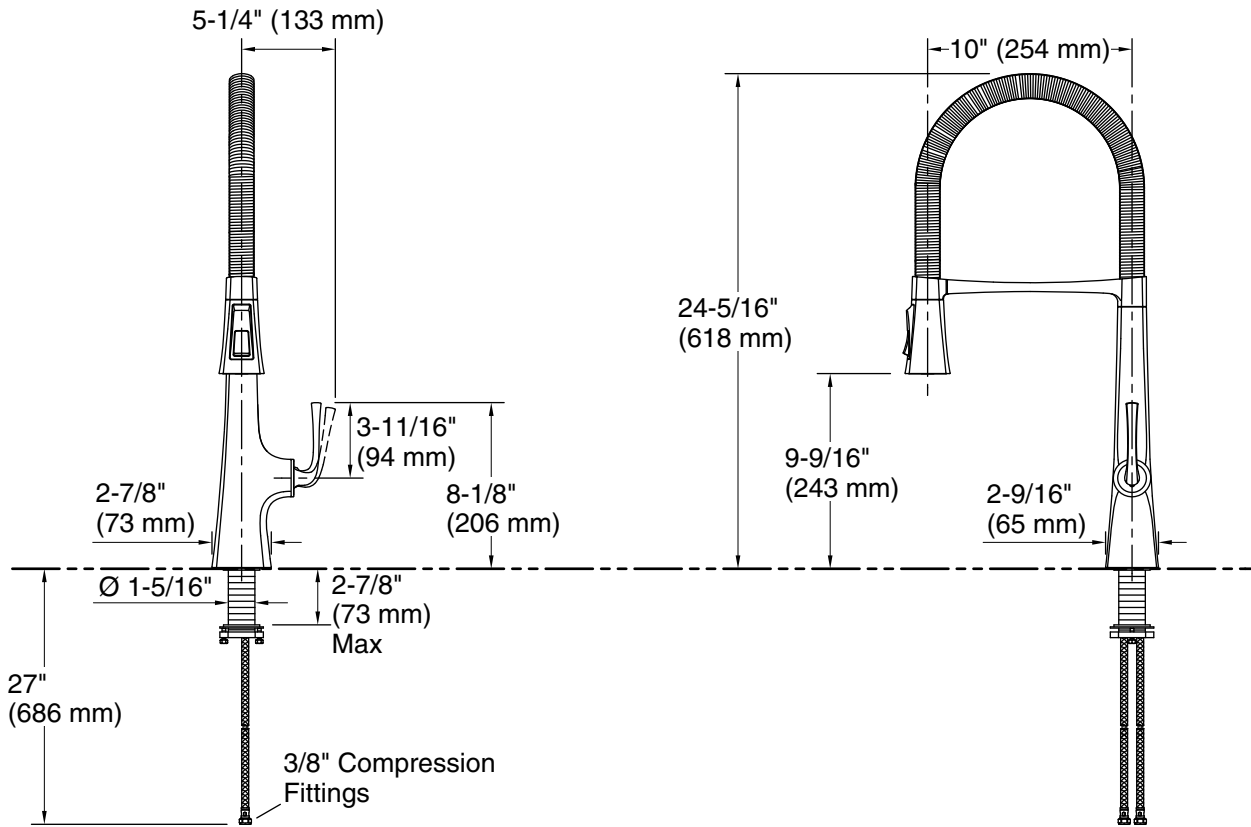

## Technical Information

All product dimensions are nominal.

Drain included: No

### Spout:

Spout reach: 10" (254 mm)

Handle clearance: 5-1/4" (133 mm)