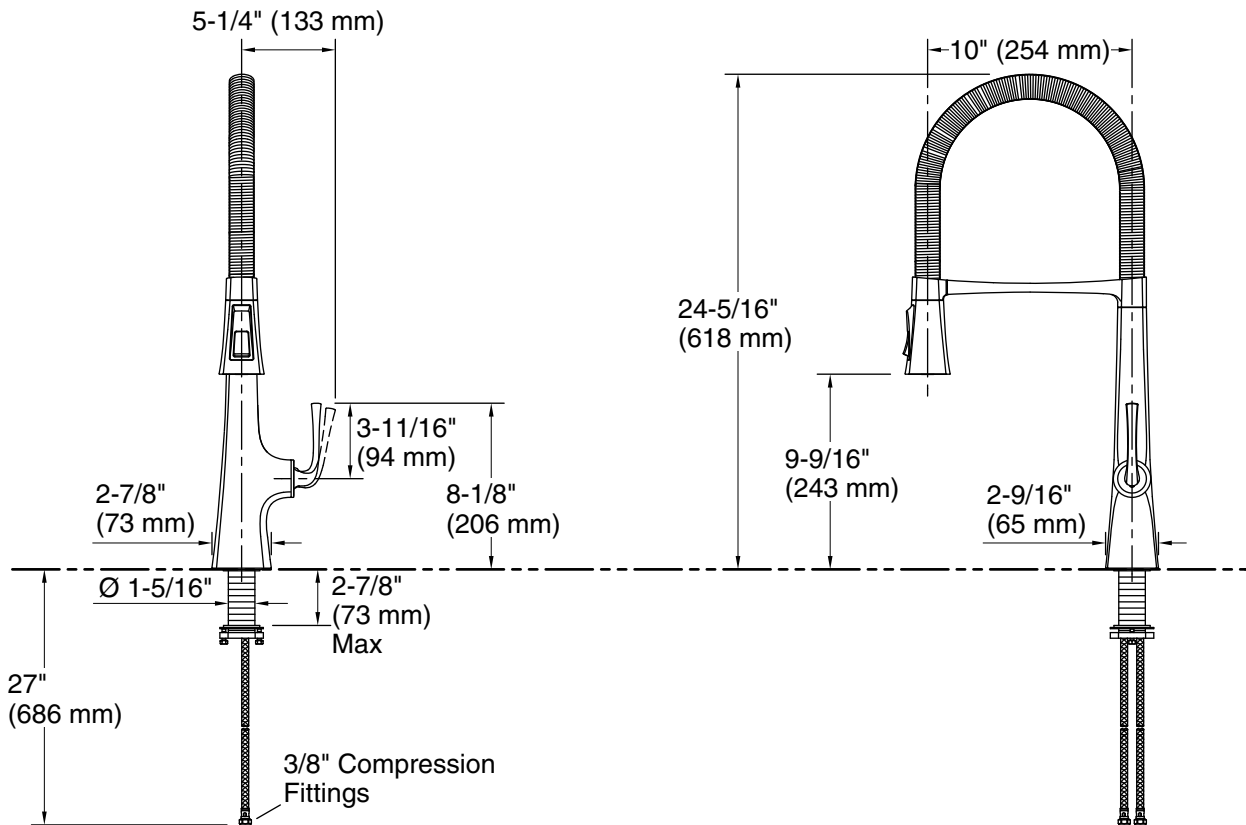

Features

- Semi-professional kitchen faucet with finish-matched easy-clean hose cover.
- Switch-Grip™ sprayhead rotates in 90-degree increments. Face buttons in the direction you prefer.
- Three-function pull-down sprayhead with touch-control allows you to switch between stream, Sweep® spray and BerrySoft® spray.
- Sweep® spray features specially angled nozzles that form a wide, powerful blade of water to sweep your dishes and sink clean.
- Unique three-function sprayhead allows you to tackle tasks such as cleaning, rinsing and filling with Sweep® Spray, BerrySoft® spray, and aerated stream.
- DockNetik® magnetic docking system securely locks the sprayhead into place when not in use.
- 24" high-arch 360° rotating swing spout offers vertical clearance for tall cookware and pitchers.
- 10" (254 mm) swing spout reach.
- 1.5 gpm (5.7 lpm) maximum flow rate at 60 psi (4.14 bar).
- Single lever handle makes adjusting water temperature easy.
- Temperature memory allows faucet to be turned on and off at the temperature set during prior usage.
- MasterClean™ sprayface features an easy-to-clean surface that withstands mineral buildup.
- KOHLER ceramic disc valves exceed industry longevity standards for a lifetime of durable performance.

Adapters, Rough-in and Extension Kits

1327990 Range: 2-1/2" (64 mm) -
2-5/8" (67 mm)

Optional Products/Accessories

K-22071 Three-hole kitchen faucet escutcheon

ADA **CSA B651**

Codes/Standards

ASME A112.18.1/CSA B125.1
NSF/ANSI 61
NSF/ANSI 372
All applicable US Federal and State material regulations
DOE - Energy Policy Act 1992
California Energy Commission (CEC)
ADA
ICC/ANSI A117.1
CSA B651

Technical Information

All product dimensions are nominal.

Drain included: No

Spout:

Spout reach: 10" (254 mm)

Handle clearance: 5-1/4" (133 mm)

Notes

Install this product according to the installation instructions.