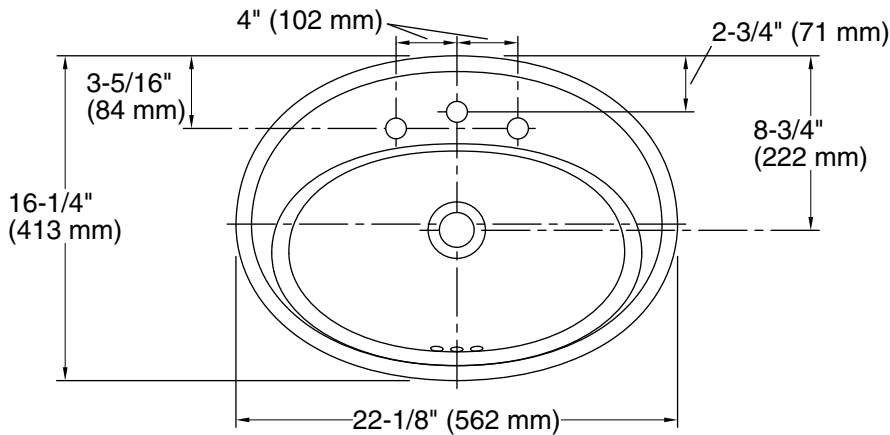

Technical Information

All product dimensions are nominal.

Bowl configuration:	Single
Installation:	Drop-in
Bowl area (Only):	Length: 16-7/8" (429 mm) Width: 10-1/8" (257 mm) Water depth: 4-7/8" (124 mm)
Number of deck holes:	1
Faucet hole spacing:	8" (203 mm)
Faucet hole(s):	1-3/8" (35 mm)
Drain hole:	1-3/4" (44 mm)
Template:	1014189-7, required, included

Notes

Install this product according to the installation instructions.

NOTICE: Countertop manufacturer or cutter must use the cut-out template provided with the product, or a current one provided by Kohler Co. (call 1-800-4-KOHLER). Kohler Co. is not responsible for cutout errors when the incorrect cut-out template is used.

ADA, OBC, CSA B651 compliant when installed to the specific requirements of these regulations.