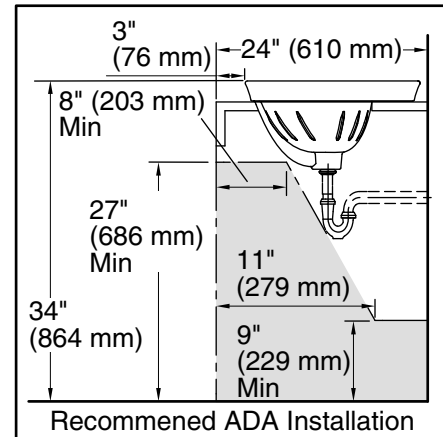

Technical Information

All product dimensions are nominal.

Bowl configuration:	Single
Installation:	Drop-in
Bowl area (Only):	Length: 16-7/8" (429 mm) Width: 10-1/8" (257 mm) Water depth: 4-7/8" (124 mm)
Number of deck holes:	1
Faucet hole spacing:	8" (203 mm)
Faucet hole(s):	1-3/8" (35 mm)
Drain hole:	1-3/4" (44 mm)
Template:	1014189-7, required, included

Notes

Install this product according to the installation instructions.

NOTICE: Countertop manufacturer or cutter must use the cut-out template provided with the product, or a current one provided by Kohler Co. (call 1-800-4-KOHLER). Kohler Co. is not responsible for cutout errors when the incorrect cut-out template is used.

ADA, OBC, CSA B651 compliant when installed to the specific requirements of these regulations.