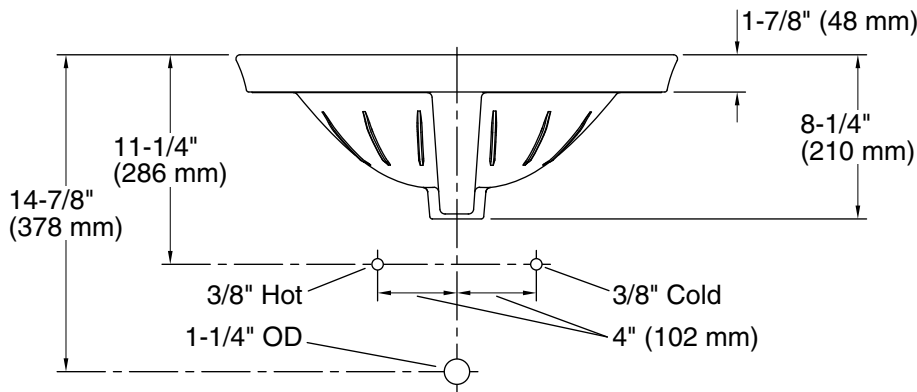

Technical Information

All product dimensions are nominal.

Bowl configuration:	Single
Installation:	Drop-in
Bowl area (Only):	Length: 16-7/8" (429 mm) Width: 10-1/8" (257 mm) Water depth: 4-7/8" (124 mm)
Number of deck holes:	1
Faucet hole spacing:	8" (203 mm)
Faucet hole(s):	1-3/8" (35 mm)
Drain hole:	1-3/4" (44 mm)
Template:	1014189-7, required, included

Notes

Install this product according to the installation instructions.

NOTICE: Countertop manufacturer or cutter must use the cut-out template provided with the product, or a current one provided by Kohler Co. (call 1-800-4-KOHLER). Kohler Co. is not responsible for cutout errors when the incorrect cut-out template is used.

ADA, OBC, CSA B651 compliant when installed to the specific requirements of these regulations.