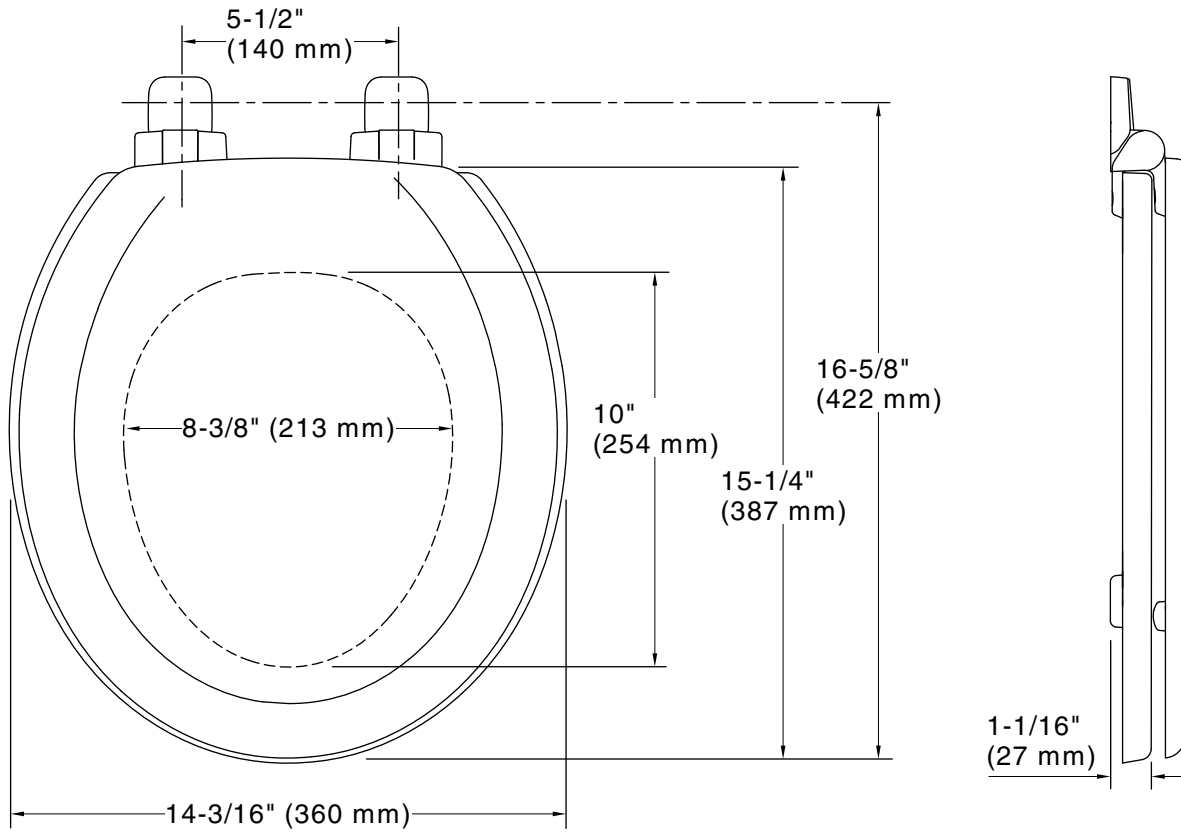

| Color | Code | Description |
|-------|------|-------------|
|-------|------|-------------|

| | | |
|---|----|---------|
|  | 0 | White |
|  | 96 | Biscuit |

Technical Information

All product dimensions are nominal.

Seat shape type: Round-front
Seat front type: Closed-front
Seat-mounting holes: 5-1/2" (140 mm)

Notes

Install this product according to the installation instructions.