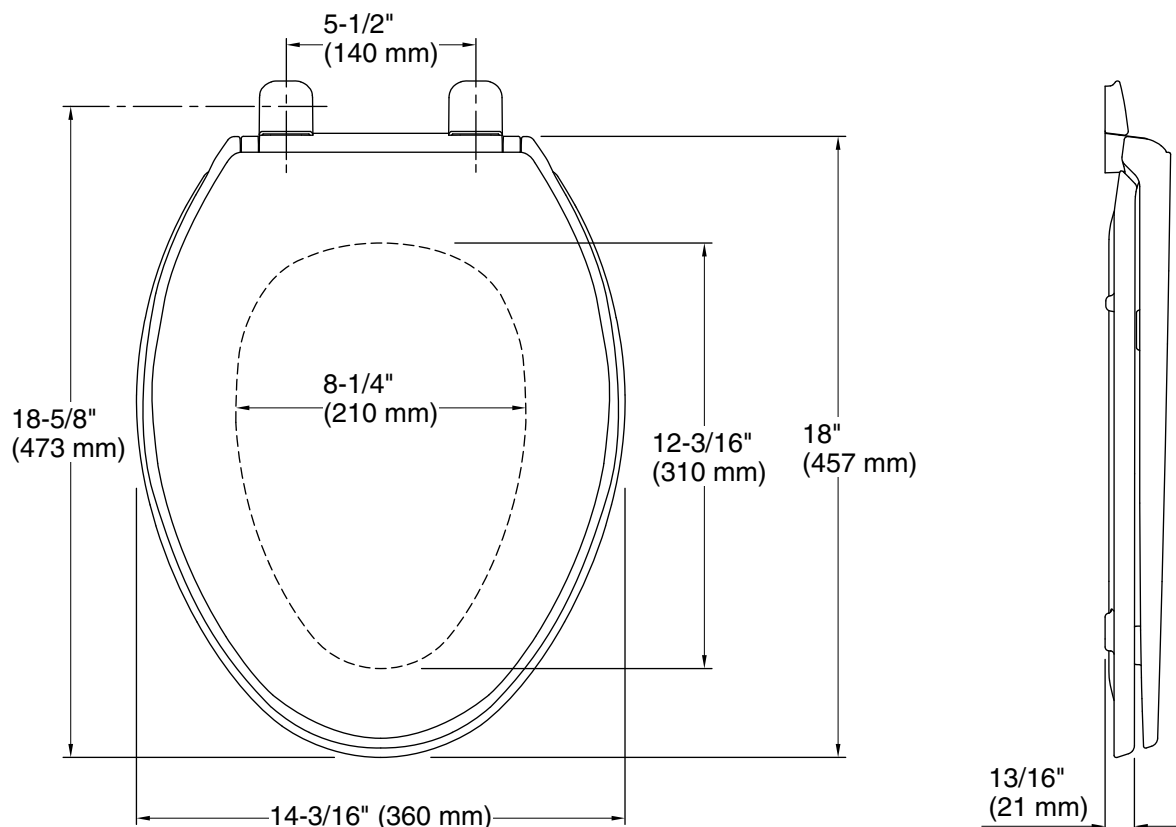

**Color Code Description**

	0	White
	96	Biscuit

### Technical Information

All product dimensions are nominal.

Seat shape type: Elongated  
Seat front type: Closed-front  
Seat-mounting holes: 5-1/2" (140 mm)