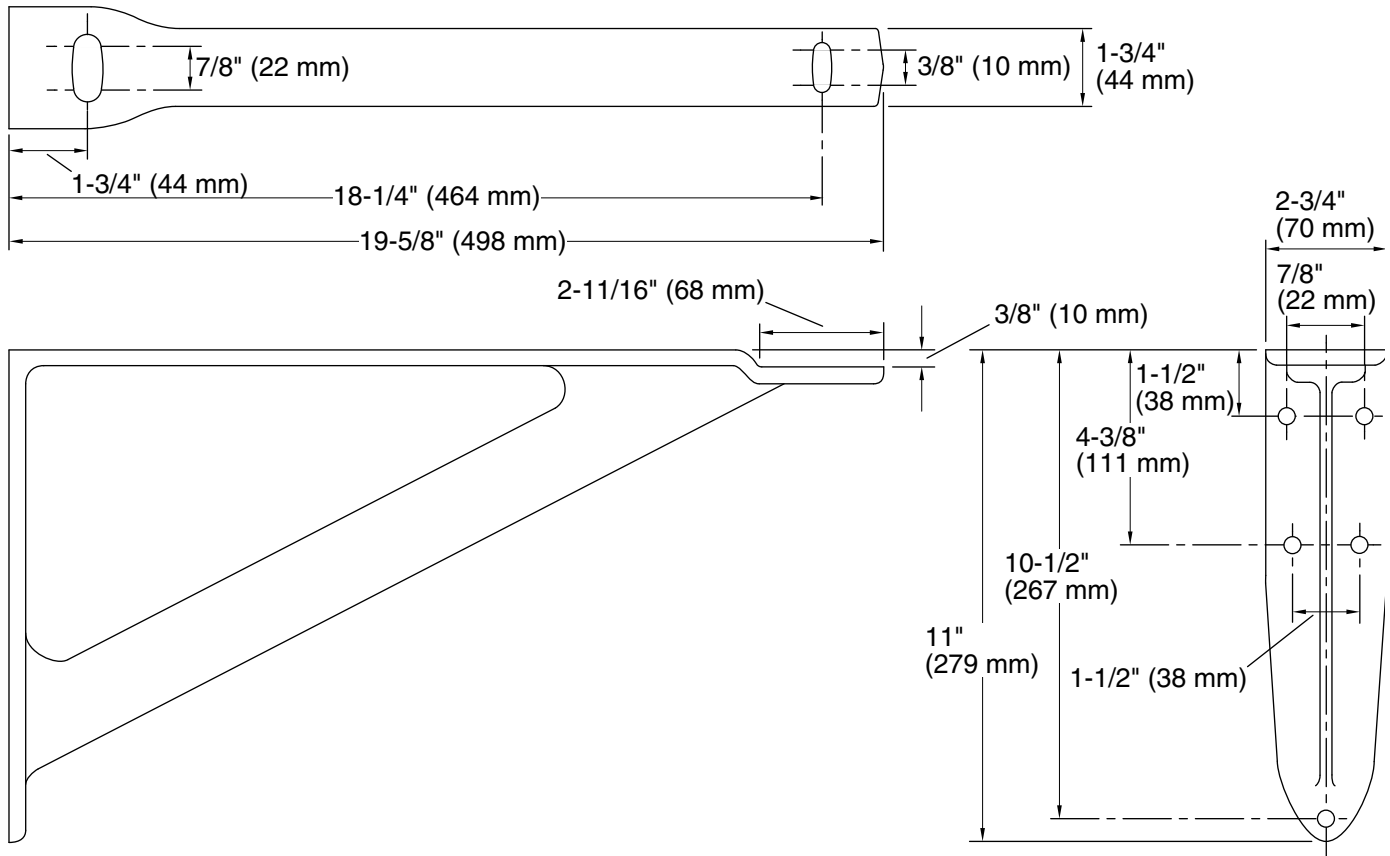

### Installation

- Wall-mount.

### Technical Information

All product dimensions are nominal.

Installation Type: Wall-mount

Material: Metal