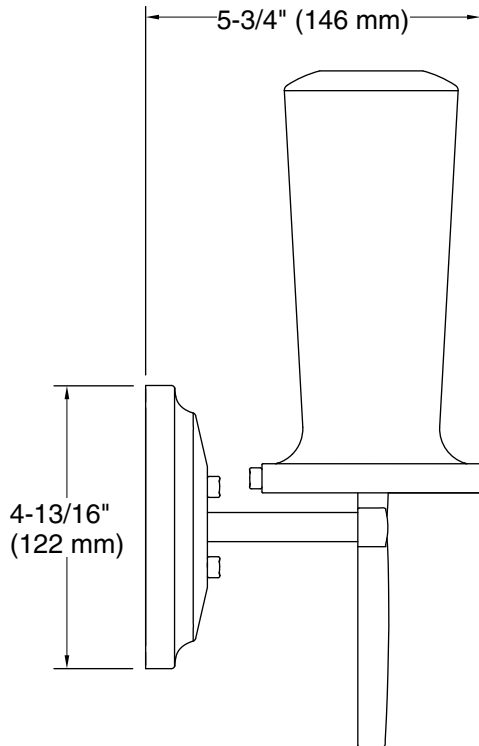

Technical Information

All product dimensions are nominal.

Installation Type: Wall-mount

Material: Metal, Glass

Number of Lights: 1

Notes

Install this product according to the installation guide.