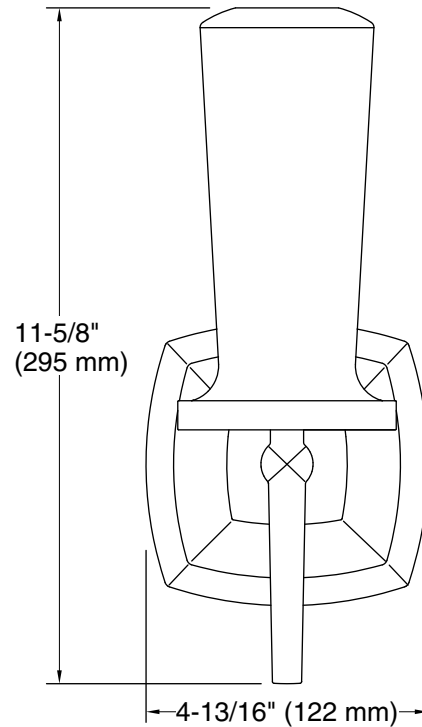

Technical Information

All product dimensions are nominal.

Installation Type: Wall-mount

Material: Metal, Glass

Number of Lights: 1

Notes

Install this product according to the installation guide.