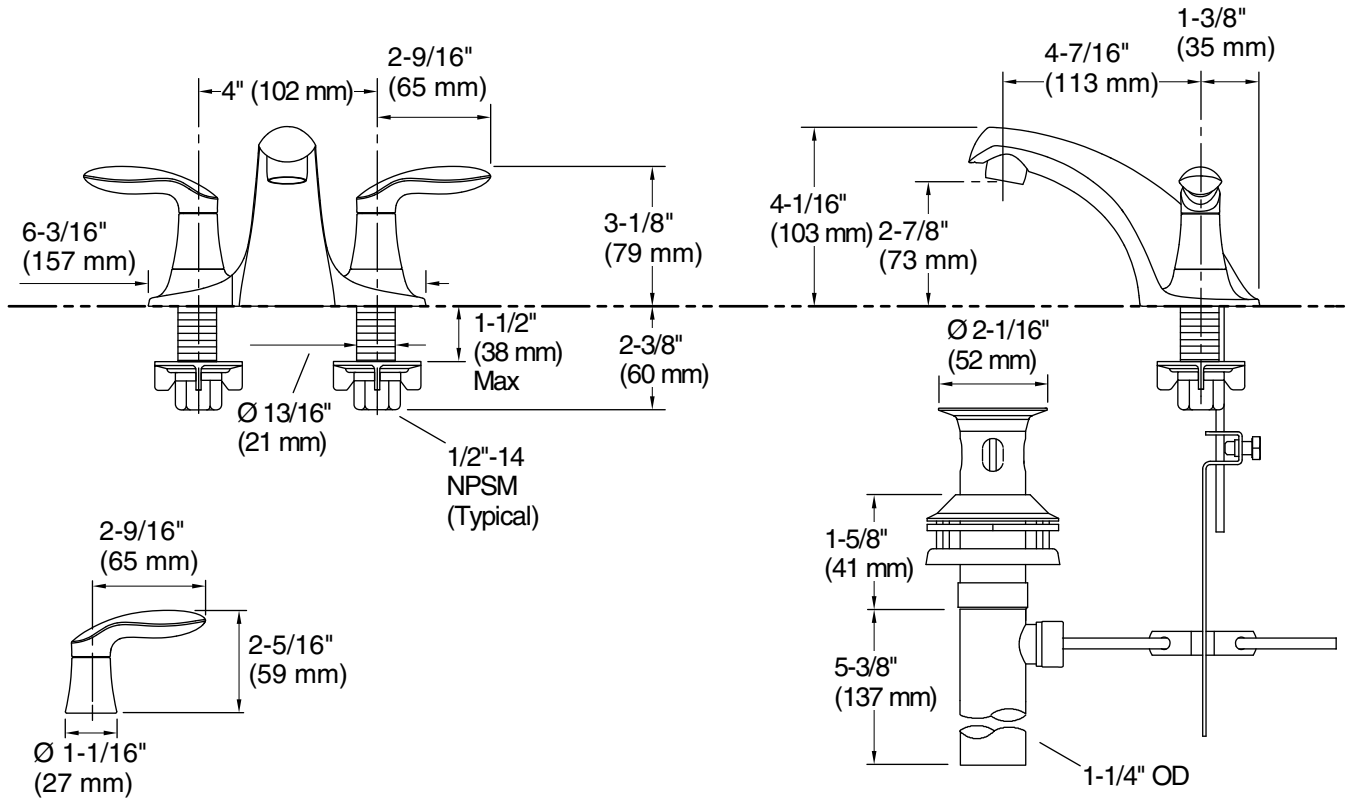

Features

- Two-handle centerset bathroom sink faucet for 4" centers.
- 4-7/16" (112 mm) spout reach.
- 1.2 gpm (4.5 lpm) maximum flow rate at 60 psi (4.14 bar).
- Includes metal pop-up drain with lift rod and 1-1/4" tailpiece.
- KOHLER ceramic disc valves exceed industry longevity standards for a lifetime of durable performance.
- Red/blue indexing.
- Reversible quarter-turn washerless ceramic disc valves.
- Coordinates with Coralais faucets, accessories, and showering components to complete your bathroom.

Material

- Premium metal construction for durability and reliability.
- KOHLER finishes resist corrosion and tarnishing.

Installation

- For 4" (102 mm) centers.
- Deck-mount.
- Pre-attached flexible supply lines simplify installation.

Technical Information

All product dimensions are nominal.

Faucet:

Flow rate: 1.2 gal/min (4.5 l/min)
 Pressure: 60 psi (4.1 bar)
 Valve body: Machined-brass
 Drain with overflow: Yes

Spout:

Spout reach: 4-7/16" (113 mm)