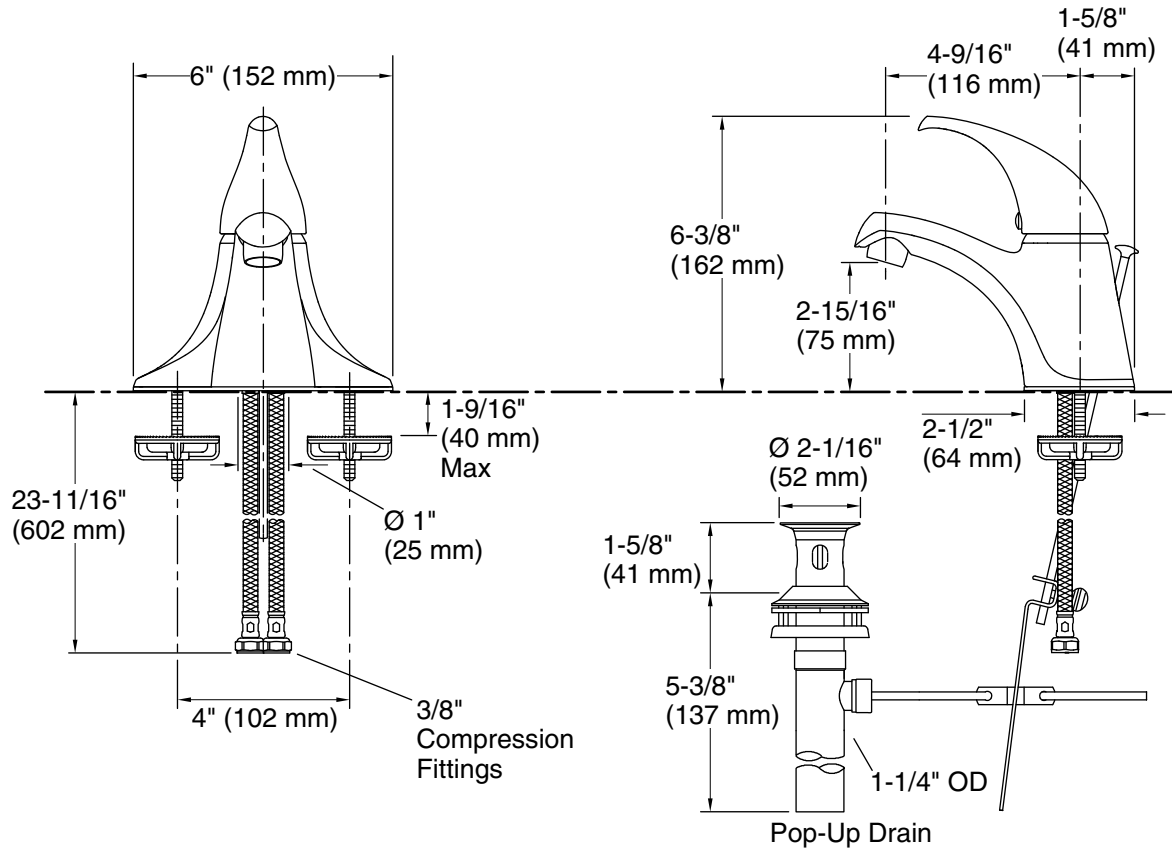

Features

- Preassembled handle and flexible supply hoses simplify installation.
- 1.2 gpm (4.5 l/min) maximum flow rate.
- 4-3/16" (107 mm) stationary spout reach.
- For 4" centers.
- Single lever handle allows for both volume and temperature control.
- Red/blue indexing on handle.
- Temperature memory allows faucet to be turned on and off at the temperature set during prior usage.
- Includes metal pop-up drain with 1-1/4" tailpiece.
- Coordinates with Coralais faucets, accessories, and showering components to complete your bathroom.

	CP	Polished Chrome
---	----	-----------------

Technical Information

All product dimensions are nominal.

Faucet:

Flow rate: 1.2 gal/min (4.5 l/min)
 Pressure: 60 psi (4.1 bar)
 Valve body: Plastic
 Drain included: Yes
 Drain with overflow: Yes

Spout:

Spout reach: 4-9/16" (116 mm)

Notes

Install this product according to the installation guide.

ADA complaint for faucet handles only.

ADA, OBC, CSA B651 compliant when installed to the specific requirements of these regulations.