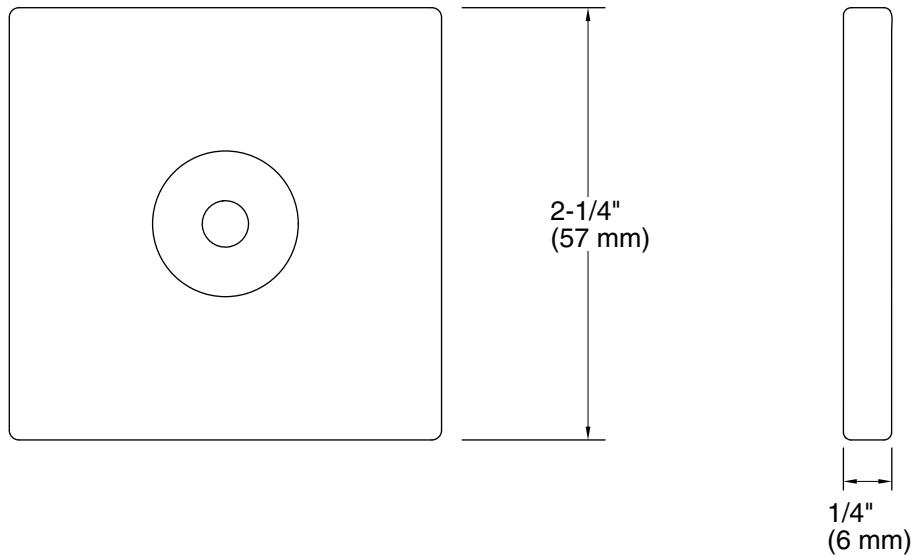

Color tiles intended for reference only.

Color	Code	Description
	CP	Polished Chrome
	SN	Vibrant [®] Polished Nickel
	BN	Vibrant [®] Brushed Nickel
	BL	Matte Black

Technical Information

All product dimensions are nominal.