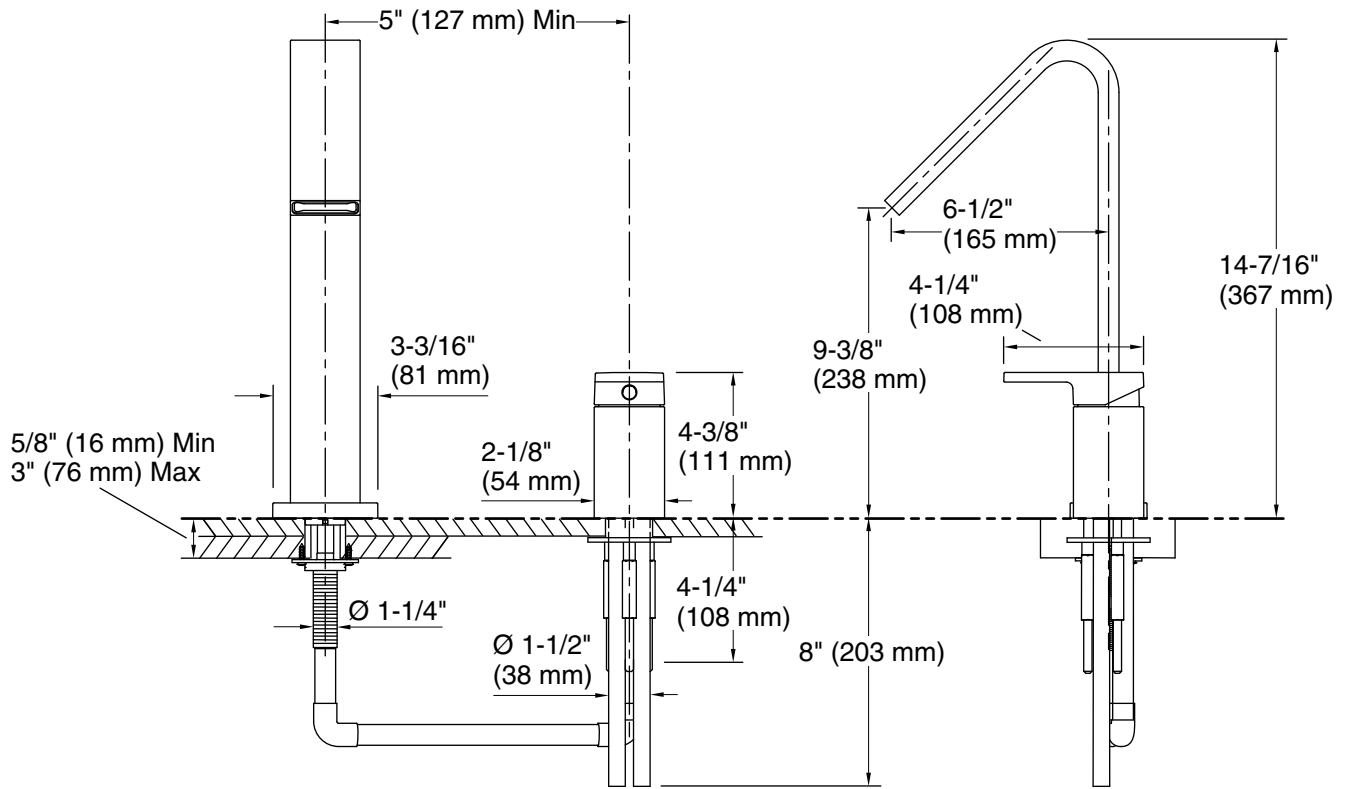

Features

- 9-3/8-inch non-diverter spout.
- Spout: 6-1/2" (165 mm) x 3-3/16" (81 mm) x 14-7/16" (367 mm)
- 15.0 gpm (56.8 l/min) @ 45 psi.
- Coordinate with Loure faucets, accessories, and showering components to complete your bathroom.

Technical Information

All product dimensions are nominal.

Drain included: No

Notes

Install this product according to the installation guide.