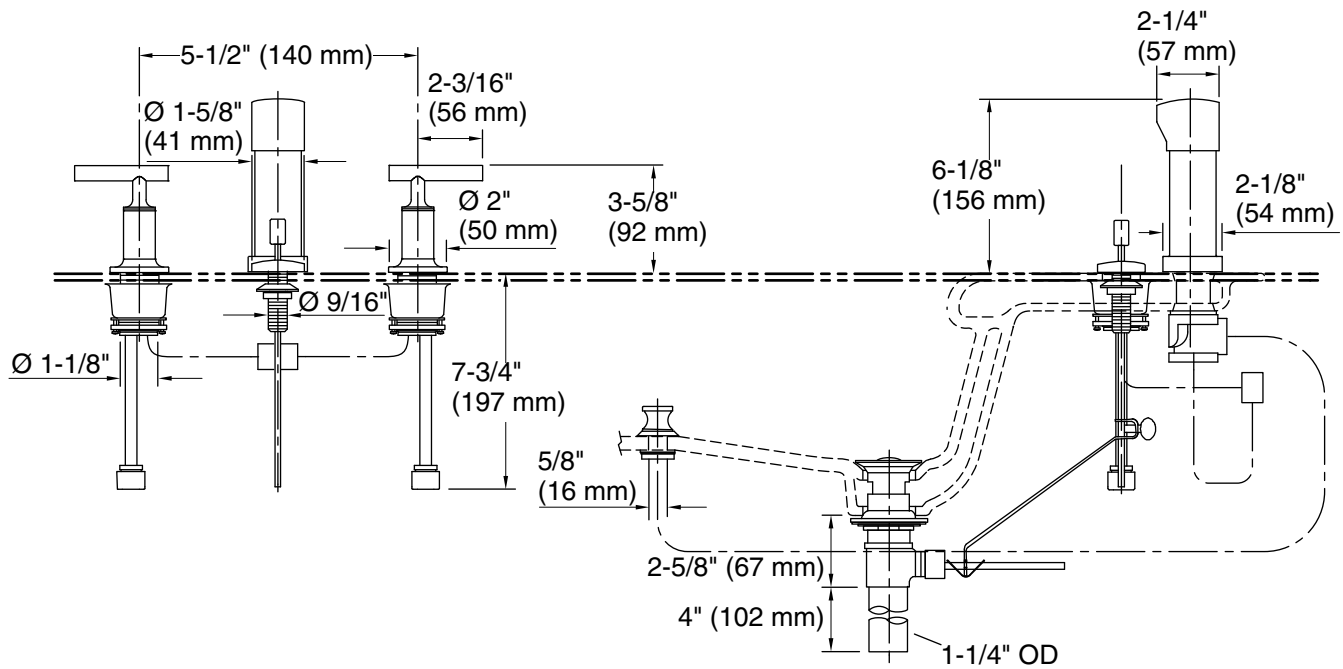

Material

- Metal construction.
- Brass valve bodies.

Recommended Products/Accessories

- K-23726 Drain treatment
- K-23723 Faucet cleaner

Codes/Standards

ASME A112.18.1/CSA B125.1

KOHLER® Faucet Lifetime Limited Warranty

Technical Information

All product dimensions are nominal.

Notes

Install this product according to the installation instructions.