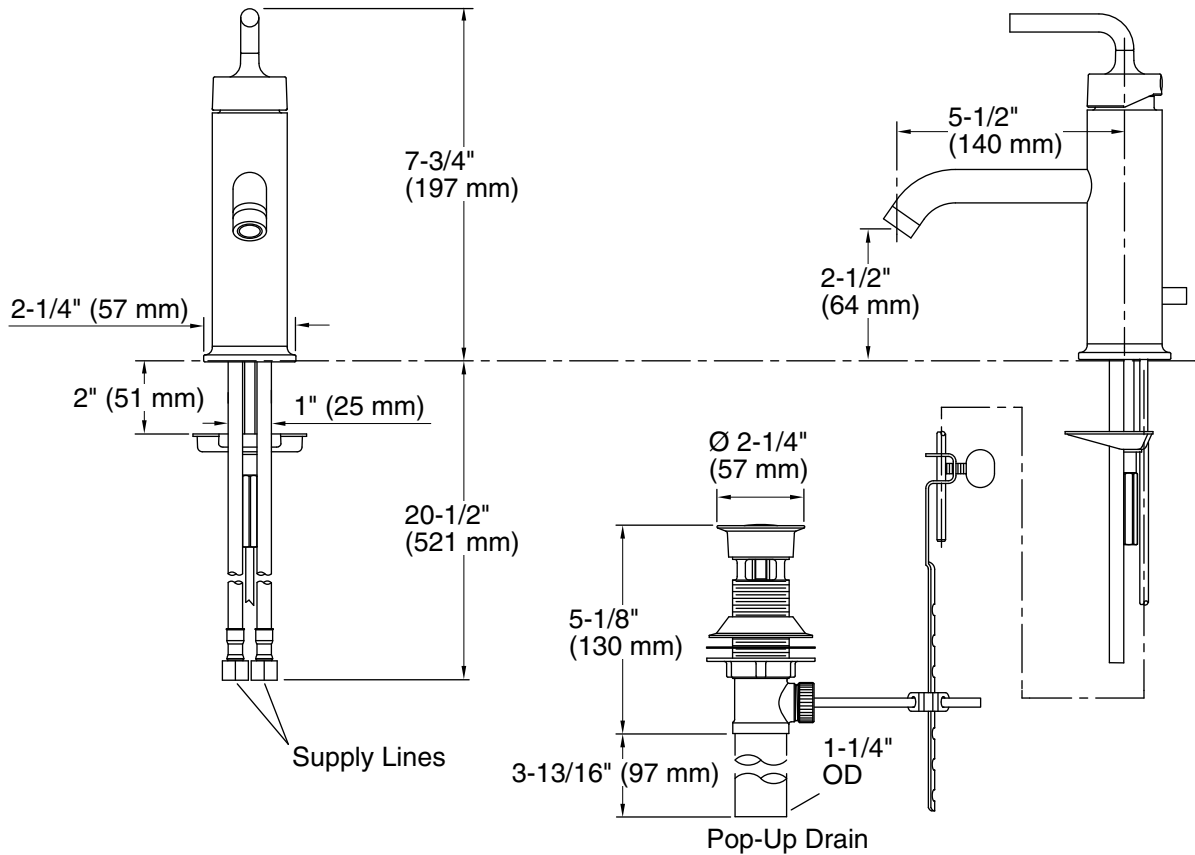

## Features

- Single lever handle allows for both volume and temperature control
- 5-1/2" (140 mm) spout reach
- 1.2 gpm (4.5 lpm) maximum flow rate at 60 psi (4.14 bar)
- Includes metal pop-up drain with 1-1/4" tailpiece
- KOHLER ceramic disc valves exceed industry longevity standards for a lifetime of durable performance
- Temperature memory allows faucet to be turned on and off at the temperature set during prior usage
- Coordinates with Purist faucets, accessories, and showering components to complete your bathroom
- Low-flow aerator option available

### Technical Information

All product dimensions are nominal.

#### Spout:

Spout reach: 5-1/2" (140 mm)