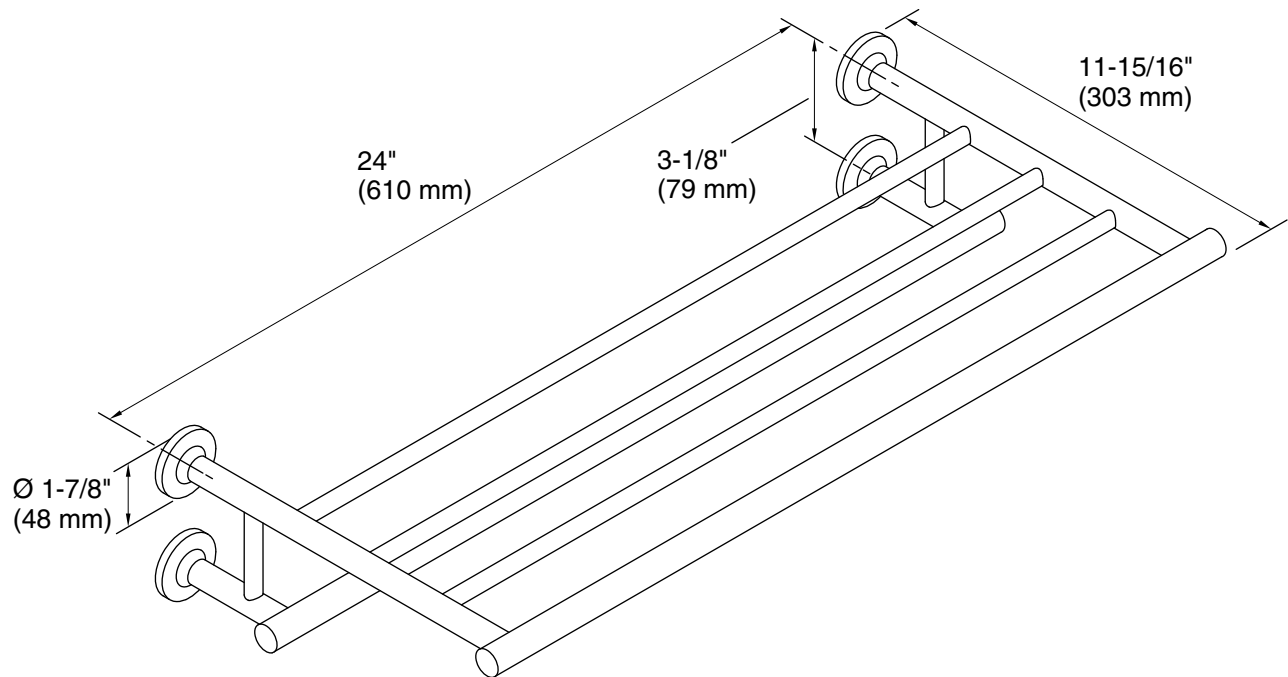

Technical Information

All product dimensions are nominal.

Material: Metal

Notes

Install this product according to the installation guide.

CAUTION: Risk of personal injury. Do not install these products in any area where they are likely to be used inadvertently as a grab bar or support bar. These products are not designed or intended for use as a grab bar or support bar.