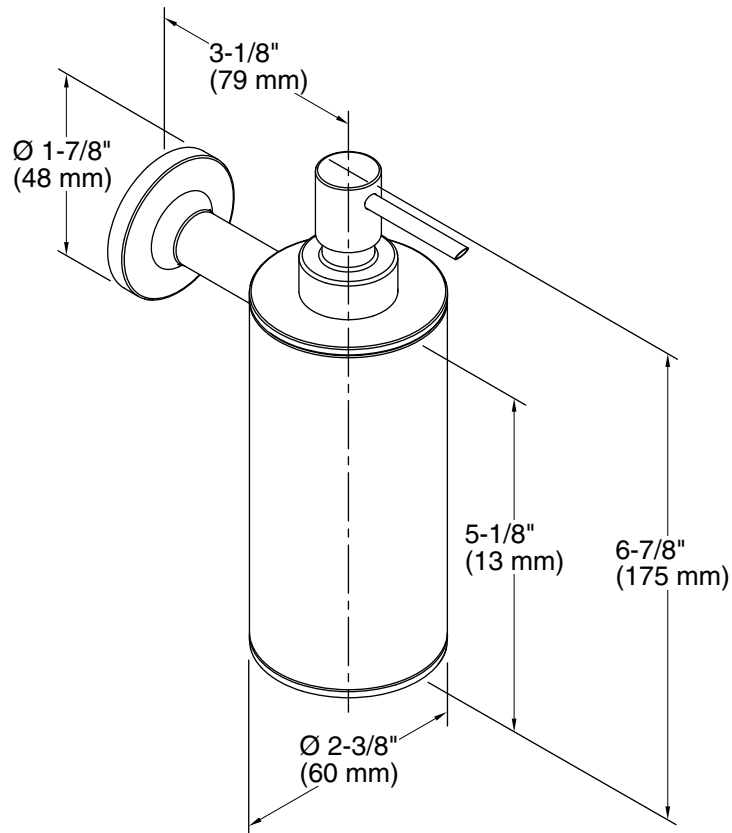

Color	Code	Description
	CP	Polished Chrome
	SN	Vibrant® Polished Nickel
	BN	Vibrant® Brushed Nickel
	BV	Vibrant® Brushed Bronze
	BL	Matte Black

Technical Information

All product dimensions are nominal.

Material: Metal