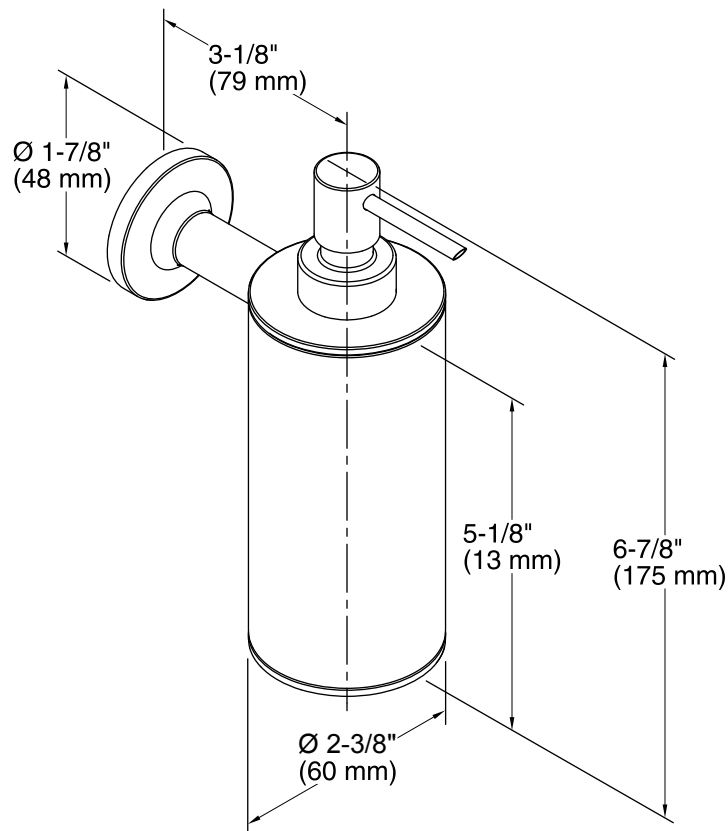

Technical Information

All product dimensions are nominal.

Notes

Install this product according to the installation guide.