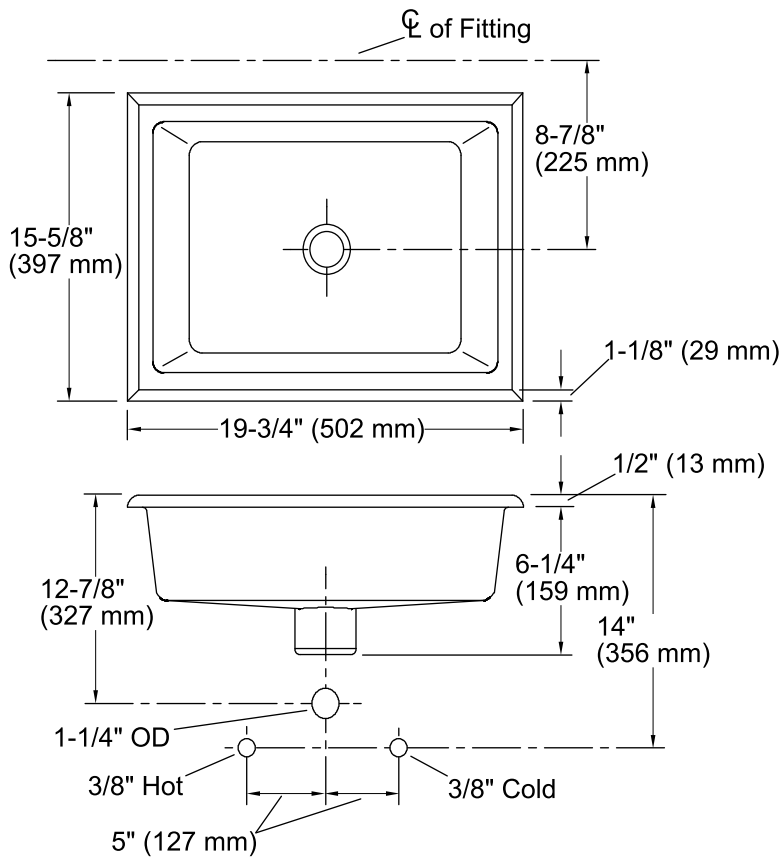

	0	White
--	---	-------

Technical Information

All product dimensions are nominal.

Bowl configuration:	Single
Installation:	Under-mount
Bowl area (Only):	Length: 17" (432 mm) Width: 13" (330 mm) Water depth: 4-1/2" (114 mm)
Drain hole:	1-3/4" (44 mm)
Template:	1006809-7, required, not included