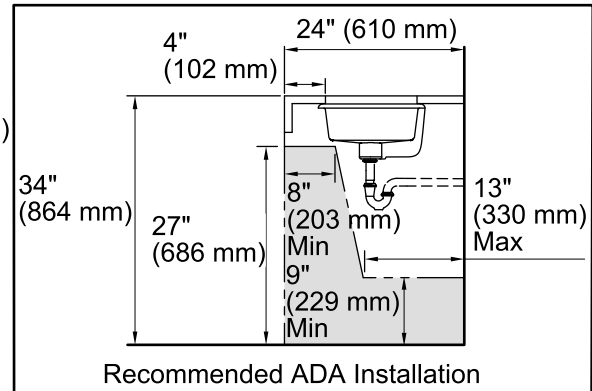

Material

- Vitreous china.

Installation

- Under-mount

Included Components

Additional Components:

1193643 Basin Clamps

Codes/Standards

	0	White
--	---	-------

Technical Information

All product dimensions are nominal.

Bowl configuration:	Single
Installation:	Under-mount
Bowl area (Only):	Length: 17" (432 mm) Width: 13" (330 mm) Water depth: 4-1/2" (114 mm)
Drain hole:	1-3/4" (44 mm)
Template:	1006809-7, required, not included