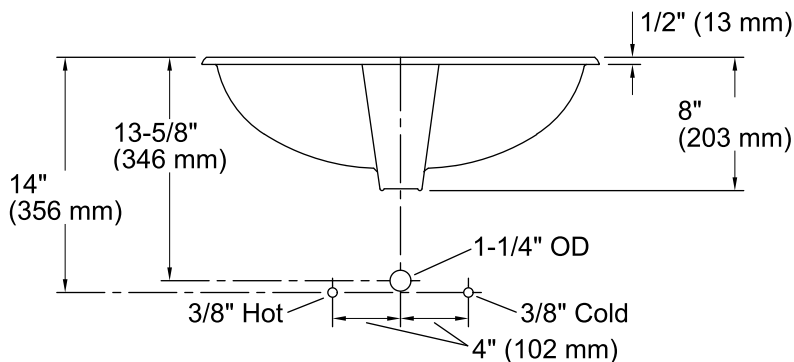

Marble Installation

Wood Counter Installation

Note: Waterproof unprotected overhang area on the underside of wood counter.