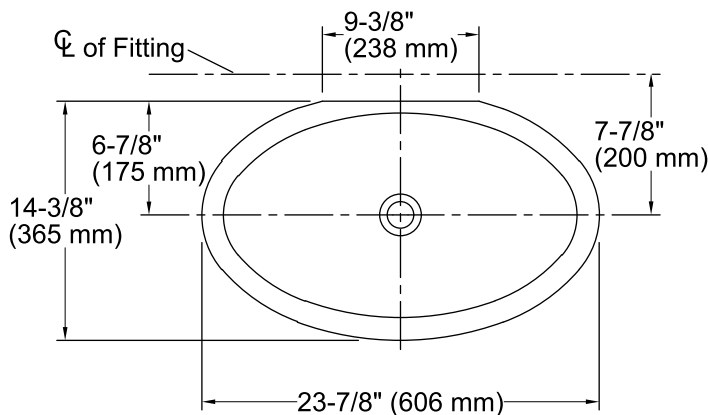

Marble Installation

Wood Counter Installation

Note: Waterproof unprotected overhang area on the underside of wood counter.