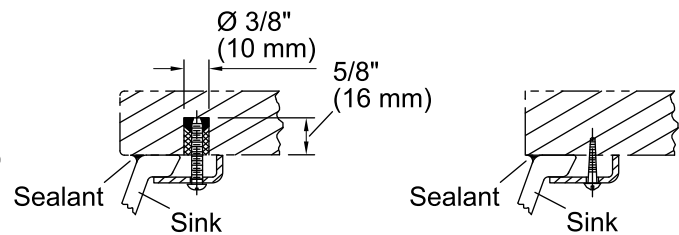

Marble Installation

Wood Counter Installation

Note: Waterproof unprotected overhang area on the underside of wood counter.